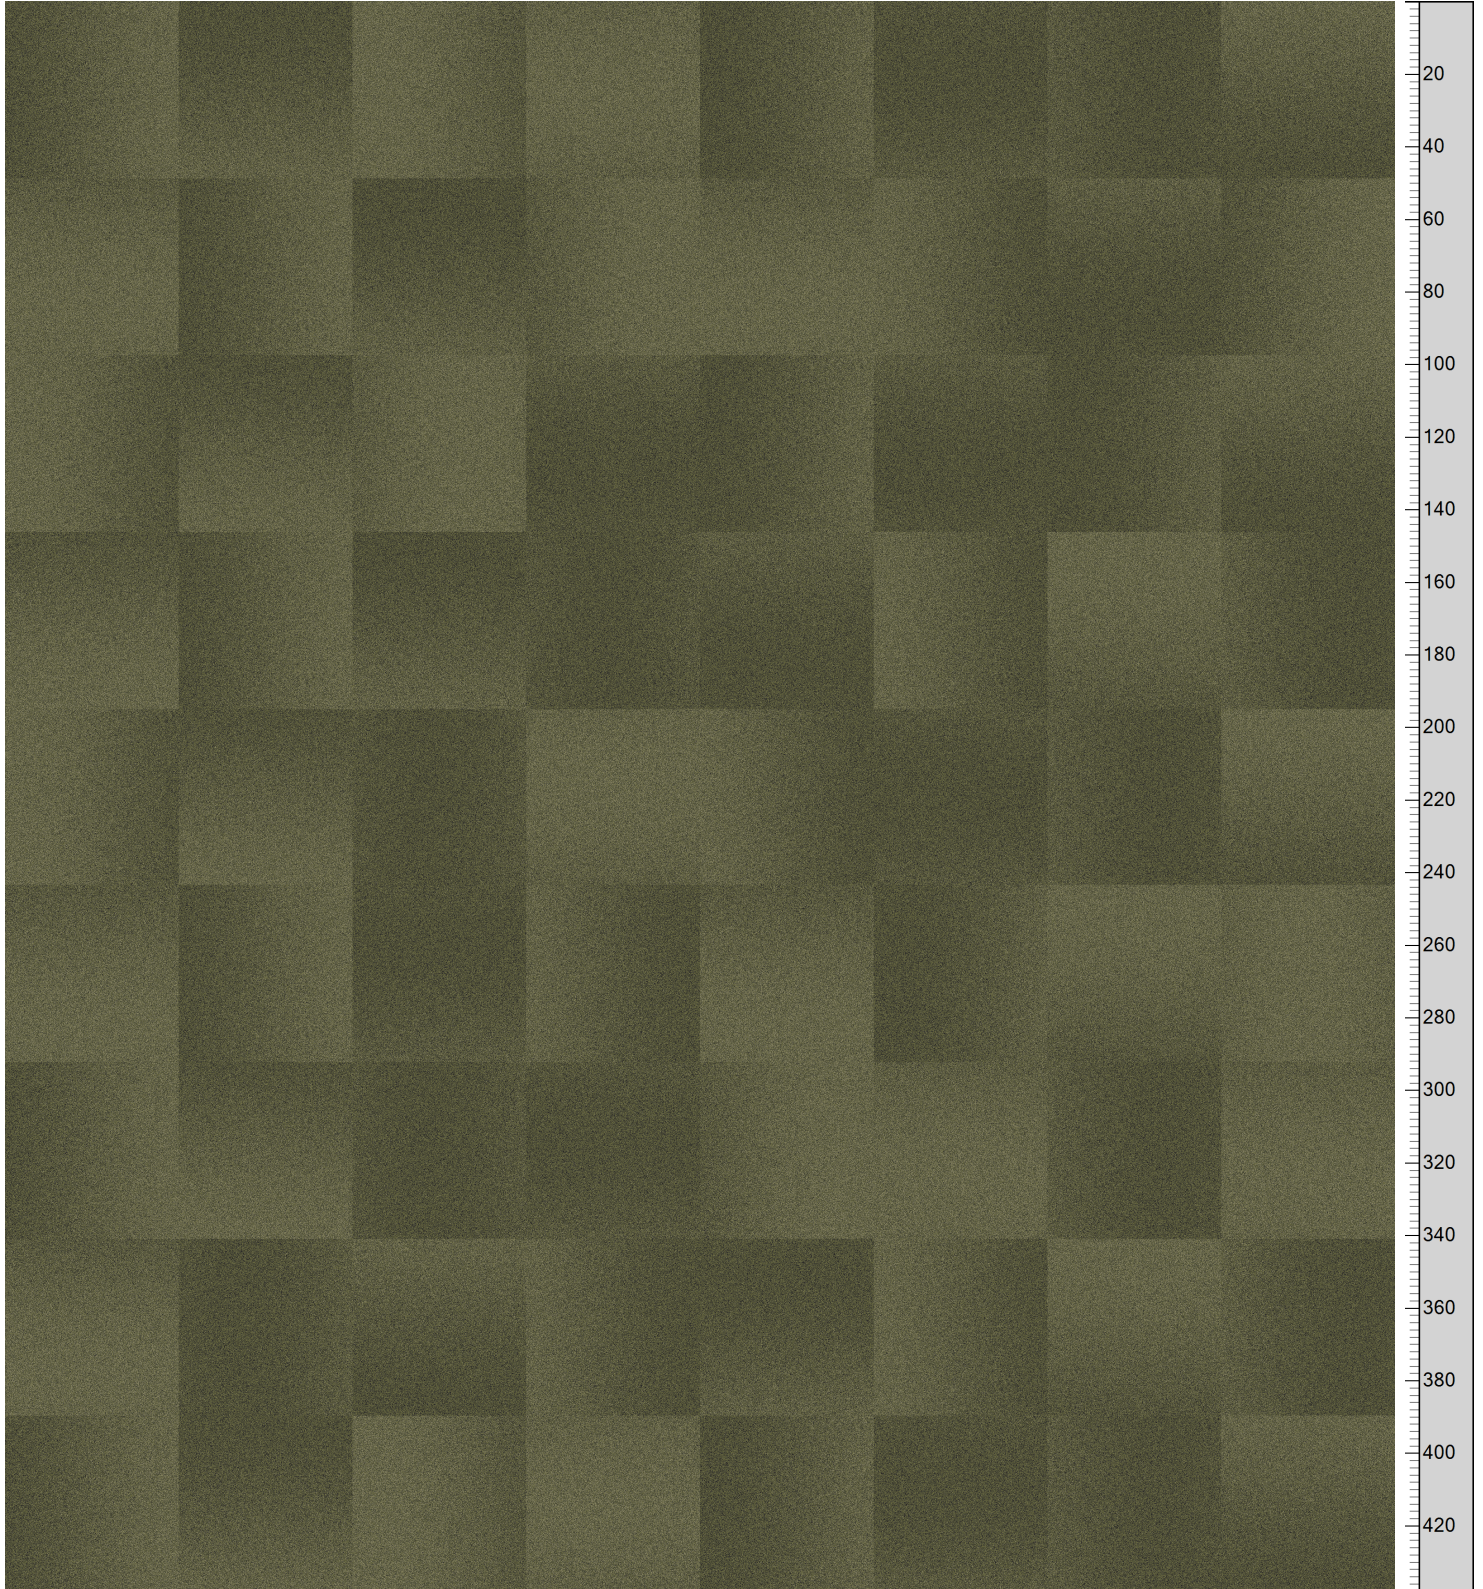

HIGHLINE TILES - CHENILLE
STANDARD PALETTE 5595
TILE SIMULATION MONOLITHIC 48X48 CM

Repeat: X=390.1cm Y=390.1cm

@-0	A-1	B-2	C-3	D-4	E-5	F-6	G-7	H-8	I-9	J-10	K-11
0-0-0	5520AC34 Accent 34 18.95%	5520AC35 Accent 35 9.46%	5520AC36 Accent 36 9.59%	5520AC37 Accent 37 9.27%	0-0-0	0-0-0	0-0-0	5520AC35 Accent 35 21.16%	5520AC36 Accent 36 10.52%	5520AC37 Accent 37 10.67%	K20012 5520-BC12 10.38%