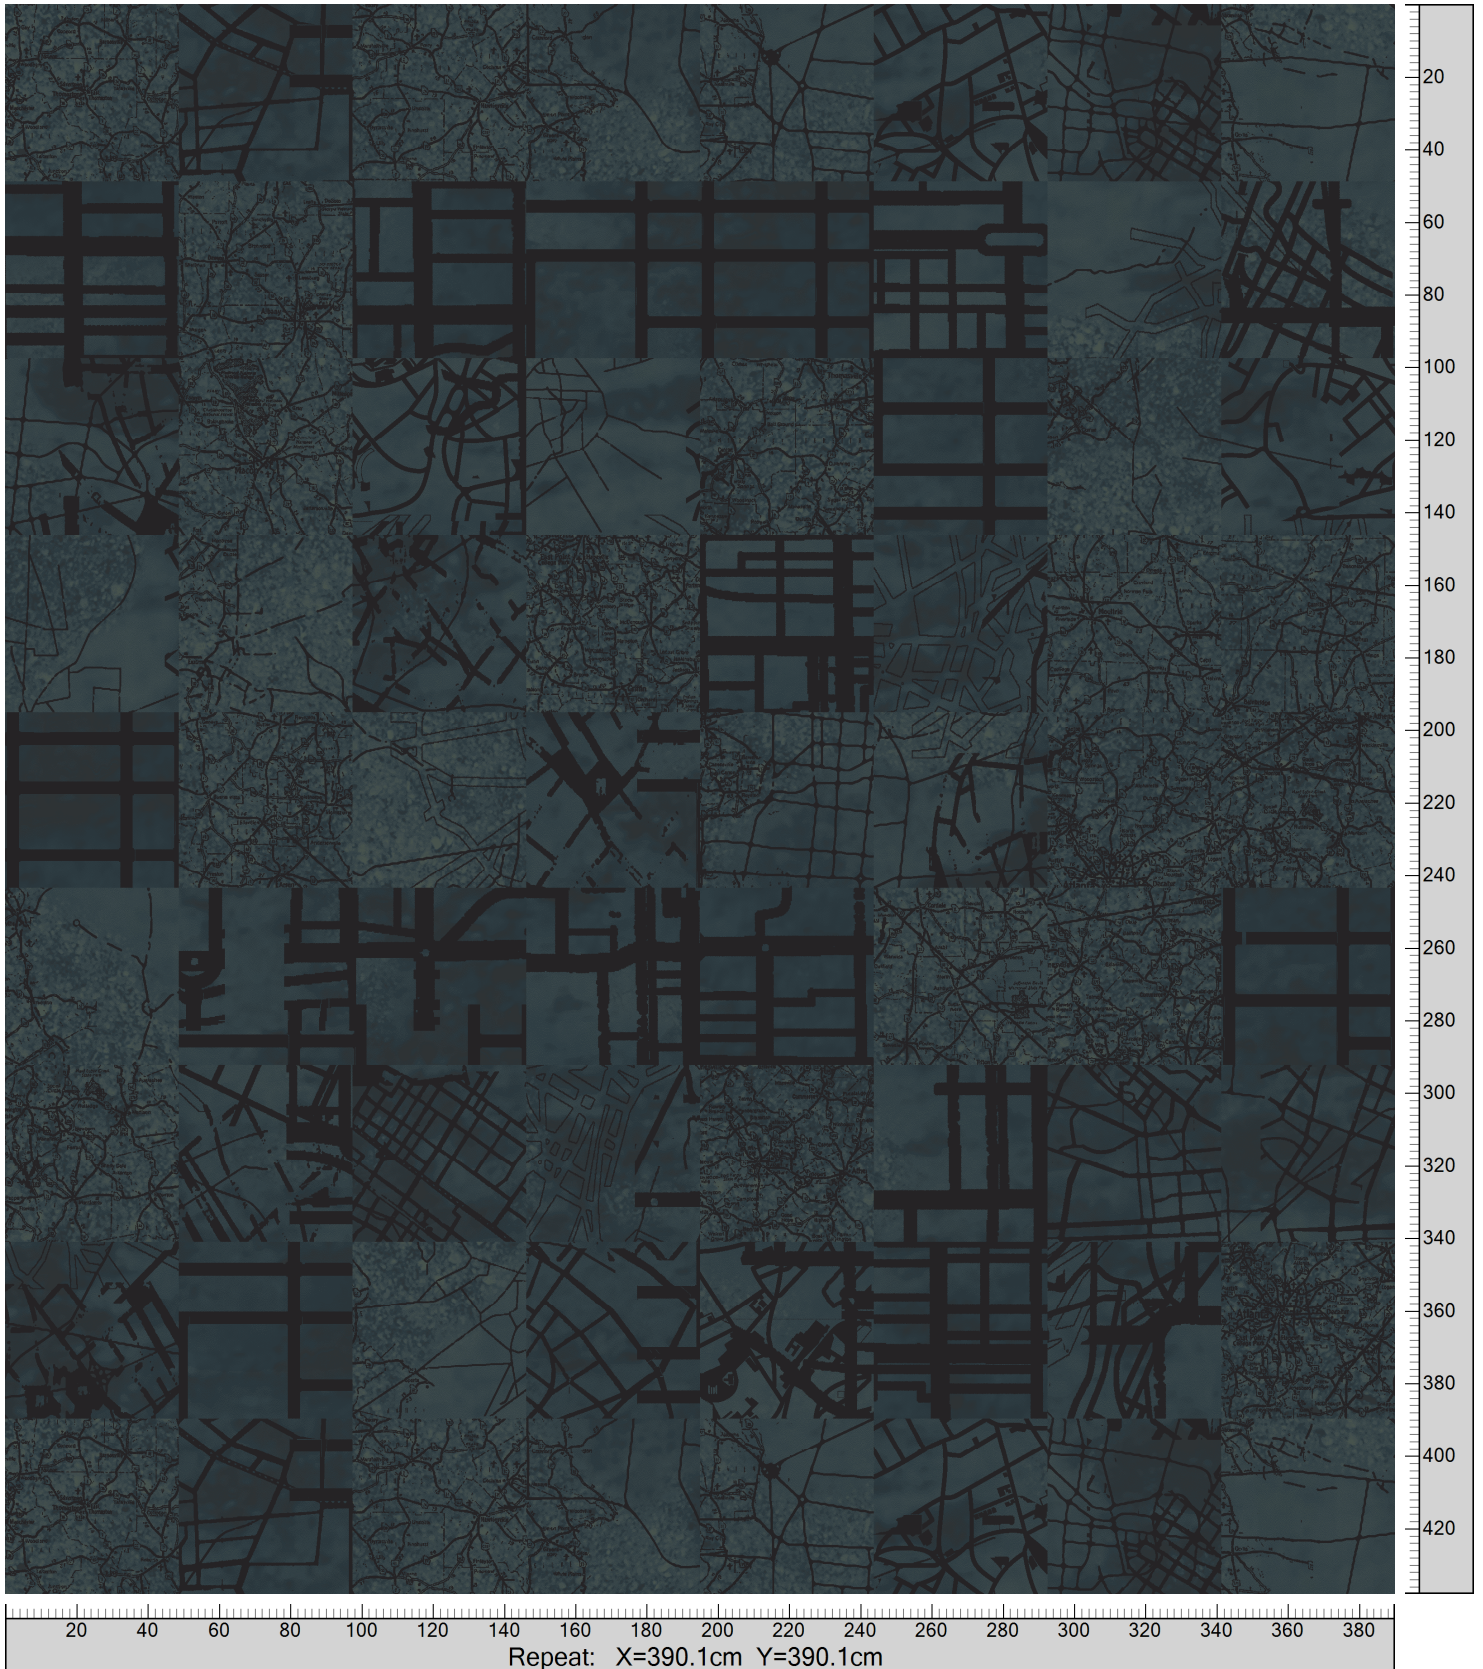

HIGHLINE TILES - AERIAL MAP  
STANDARD PALETTE 5595  
TILE SIMULATION MONOLITHIC 48X48 CM

5595AC42 Accent 42 0.46%	5595AC41 Accent 41 1.55%	5595AC40 Accent 40 6.40%	5595AC39 Accent 39 15.16%	5595AC33 Accent 33 2.03%	K20012 5595-BC4 18.43%