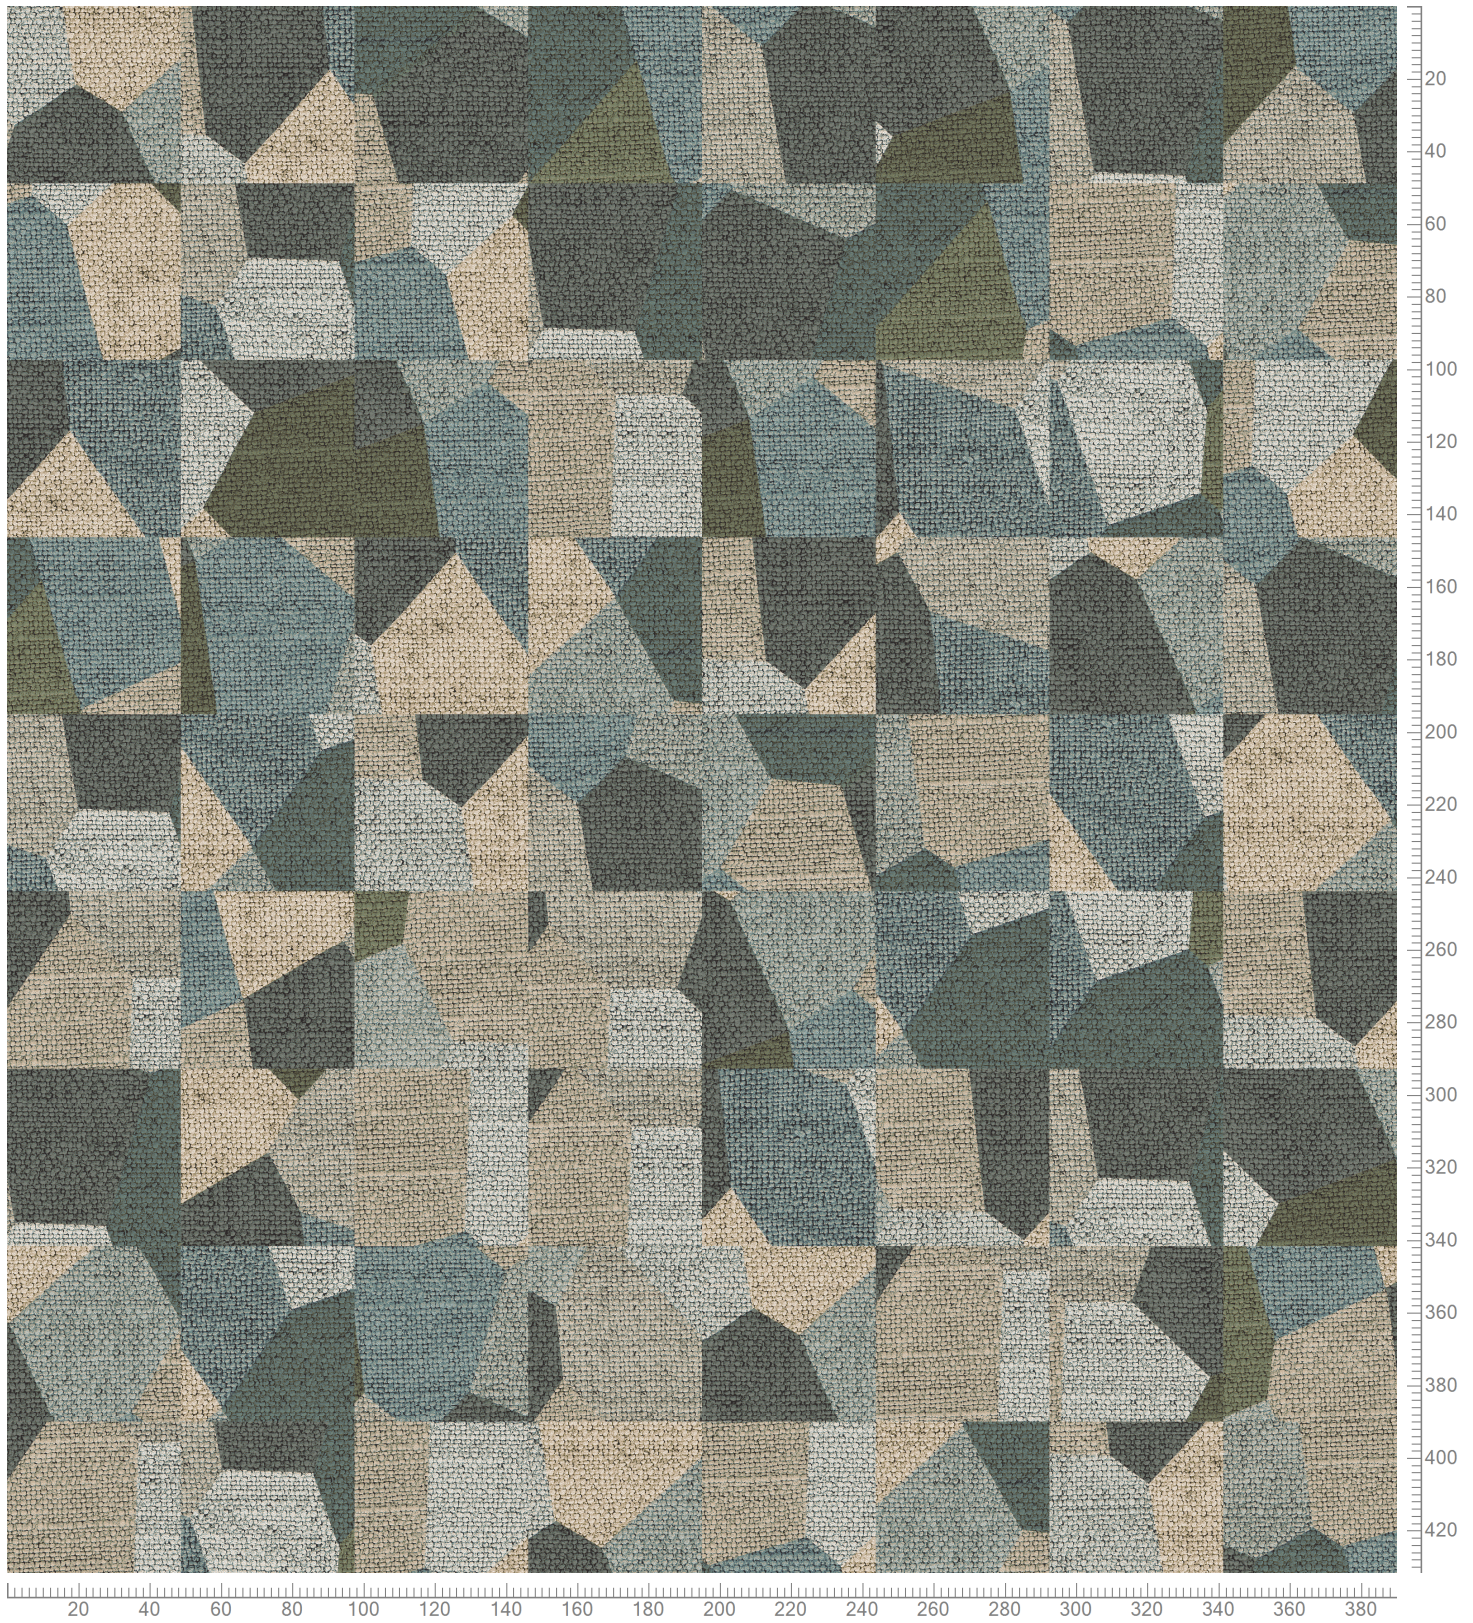

Design: RFM55751817  
Version: EQ70075T1-2

Date: 18-JUN-2019 hj  
Copyright: egetaepper a/s - Lykke  
Approved by:

CANVAS COLLAGE - Octo  
Standard Palette 5575  
NO RECOLOUR. Tile simulation. Monolithic. 48X48 cm

Design Size: X=390.14cm Y=487.68cm

255-255-255 6.44%	K28328 5575-BC1 22.45%	K28329 5575-BC2 0.19%	K28378 5575-BC3 0.63%	K28374 5575-BC4 Trace	K28366 5575-BC5 7.48%	5575AC13 Accent 13 4.19%	5575AC14 Accent 14 1.23%	5575AC15 Accent 15 1.90%	5575AC16 Accent 16 Trace	5575AC17 Accent 17 Trace	5575AC18 Accent 18 2.46%	5575AC19 Accent 19 Trace	5575AC20 Accent 20 2.05%	5575AC21 Accent 21 2.16%	5575AC22 Accent 22 0.31%
5575AC23 Accent 23 21.76%	5575AC24 Accent 24 12.31%	5575AC25 Accent 25 1.82%	5575AC26 Accent 26 0.15%	5575AC27 Accent 27 Trace	5575AC54 Accent 54 3.20%	5575AC55 Accent 55 3.19%	5575AC56 Accent 56 4.50%	5575AC57 Accent 57 1.57%	5575AC65 Accent 65 0.01%						