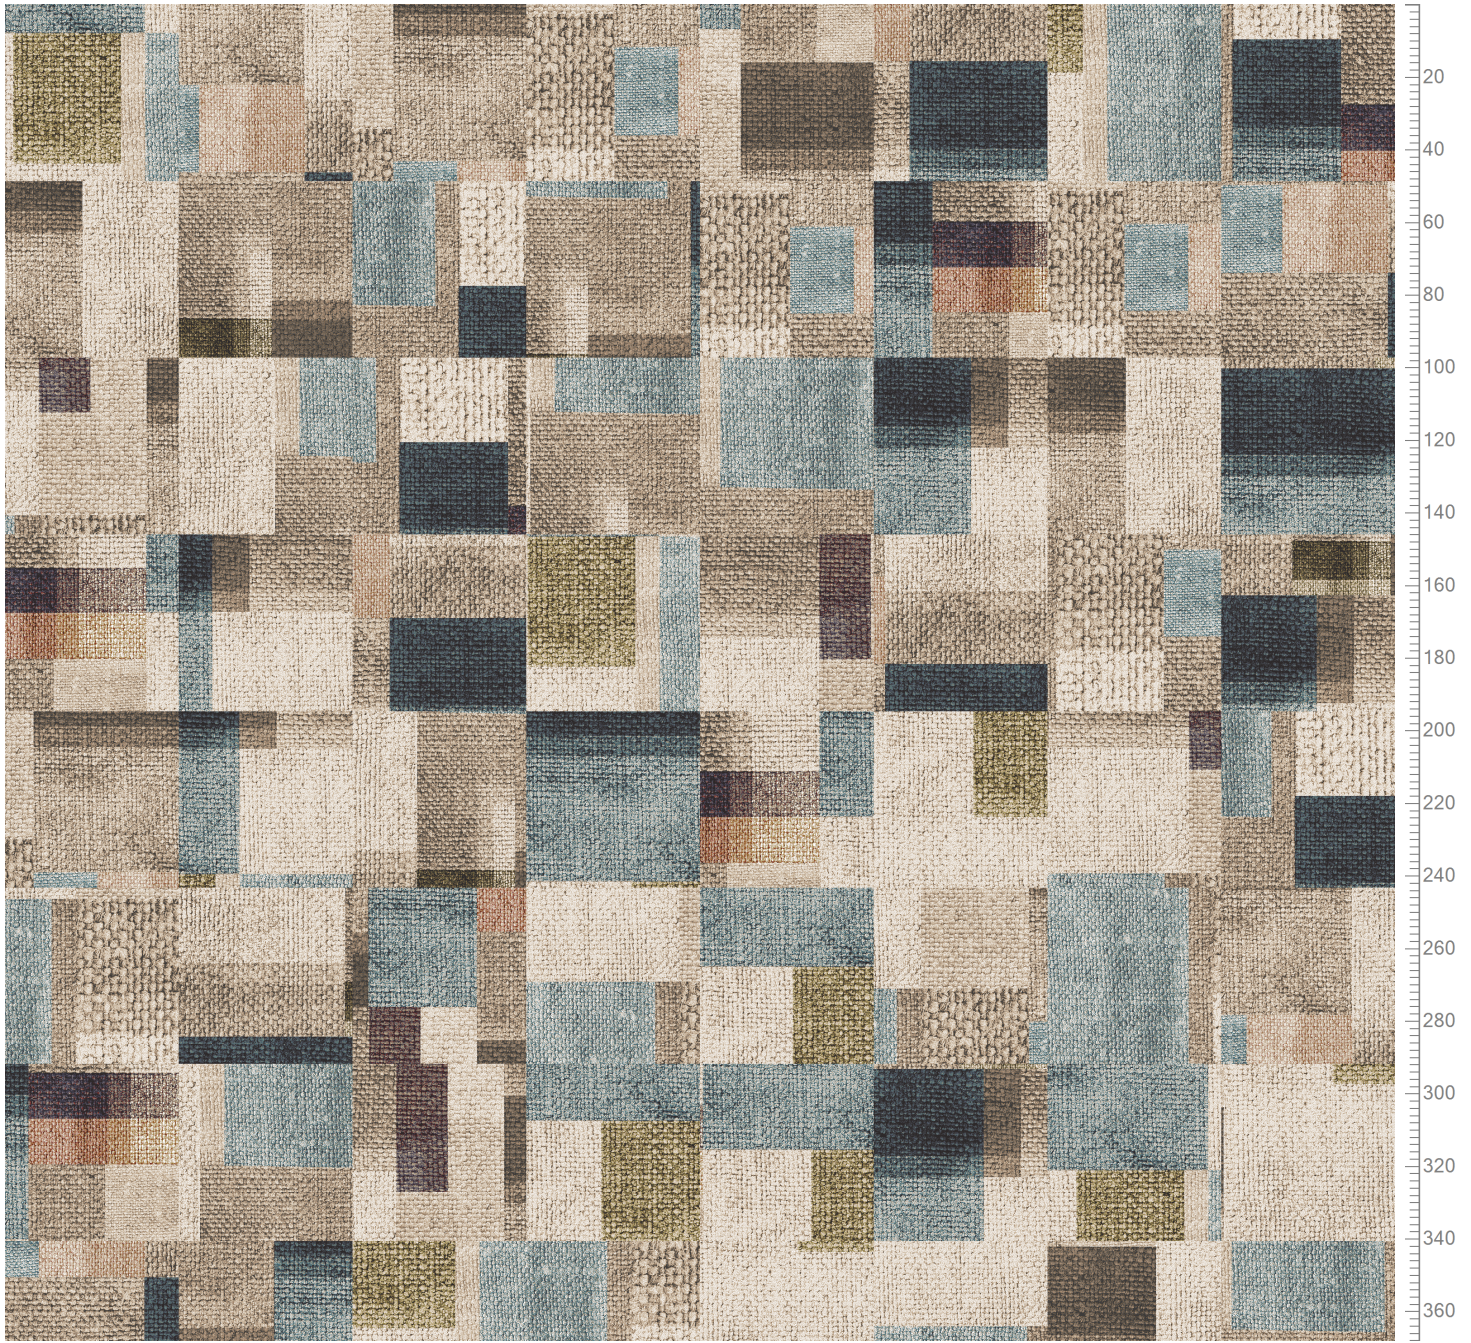

CANVAS COLLAGE - Rewoven
Standard Palette 5575
Tile simulation. Monolithic. 48X48 cm

Repeat: X=390.1cm Y=390.1cm

@-0	A-1	B-2	C-3	D-4	E-5	F-6	G-7	H-8	I-9	J-10	K-11	L-12	M-13	N-14	O-15
0-0-0 -	255-255-255 11.58%	K28328 5575-BC1 27.56%	K28329 5575-BC2 7.61%	5575AC15 Accent 15 4.20%	K28378 5575-BC3 1.61%	5575AC59 Accent 59 2.63%	5575AC19 Accent 19 2.41%	5575AC22 Accent 22 3.36%	0-0-0 -	255-255-255 5.26%	5575AC13 Accent 13 3.20%	5575AC15 Accent 15 2.12%	5575AC24 Accent 24 3.73%	K28380 5575-BC7 6.05%	5575AC26 Accent 26 1.96%
16	17	18	19	20	21	22	23	24	25	26	27	28	29	30	31
5575AC27 Accent 27 2.88%	K28366 5575-BC5 2.92%	0-0-0 -	255-255-255 0.23%	K28328 5575-BC1 1.40%	5575AC15 Accent 15 0.07%	5575AC59 Accent 59 0.59%	5575AC53 Accent 53 0.75%	5575AC54 Accent 54 0.36%	5575AC55 Accent 55 0.81%	K28366 5575-BC5 0.62%	0-0-0 -	0-0-0 -	0-0-0 -	0-0-0 -	0-0-0 -
32	33	34	35	36	37	38	39	40	41	42	43	44	45	46	47
0-0-0 -	255-255-255 0.46%	K28328 5575-BC1 1.58%	K28329 5575-BC2 0.44%	5575AC53 Accent 53 0.09%	5575AC58 Accent 58 0.40%	5575AC38 Accent 38 0.39%	K28367 5575-BC11 0.17%	K28368 5575-BC12 0.09%	0-0-0 -	255-255-255 0.06%	5575AC13 Accent 13 0.26%	5575AC15 Accent 15 0.54%	5575AC29 Accent 29 0.22%	K28364 5575-BC6 0.60%	K28367 5575-BC11 0.16%
48	49														
K28368 5575-BC12 0.24%	K28366 5575-BC5 0.39%														