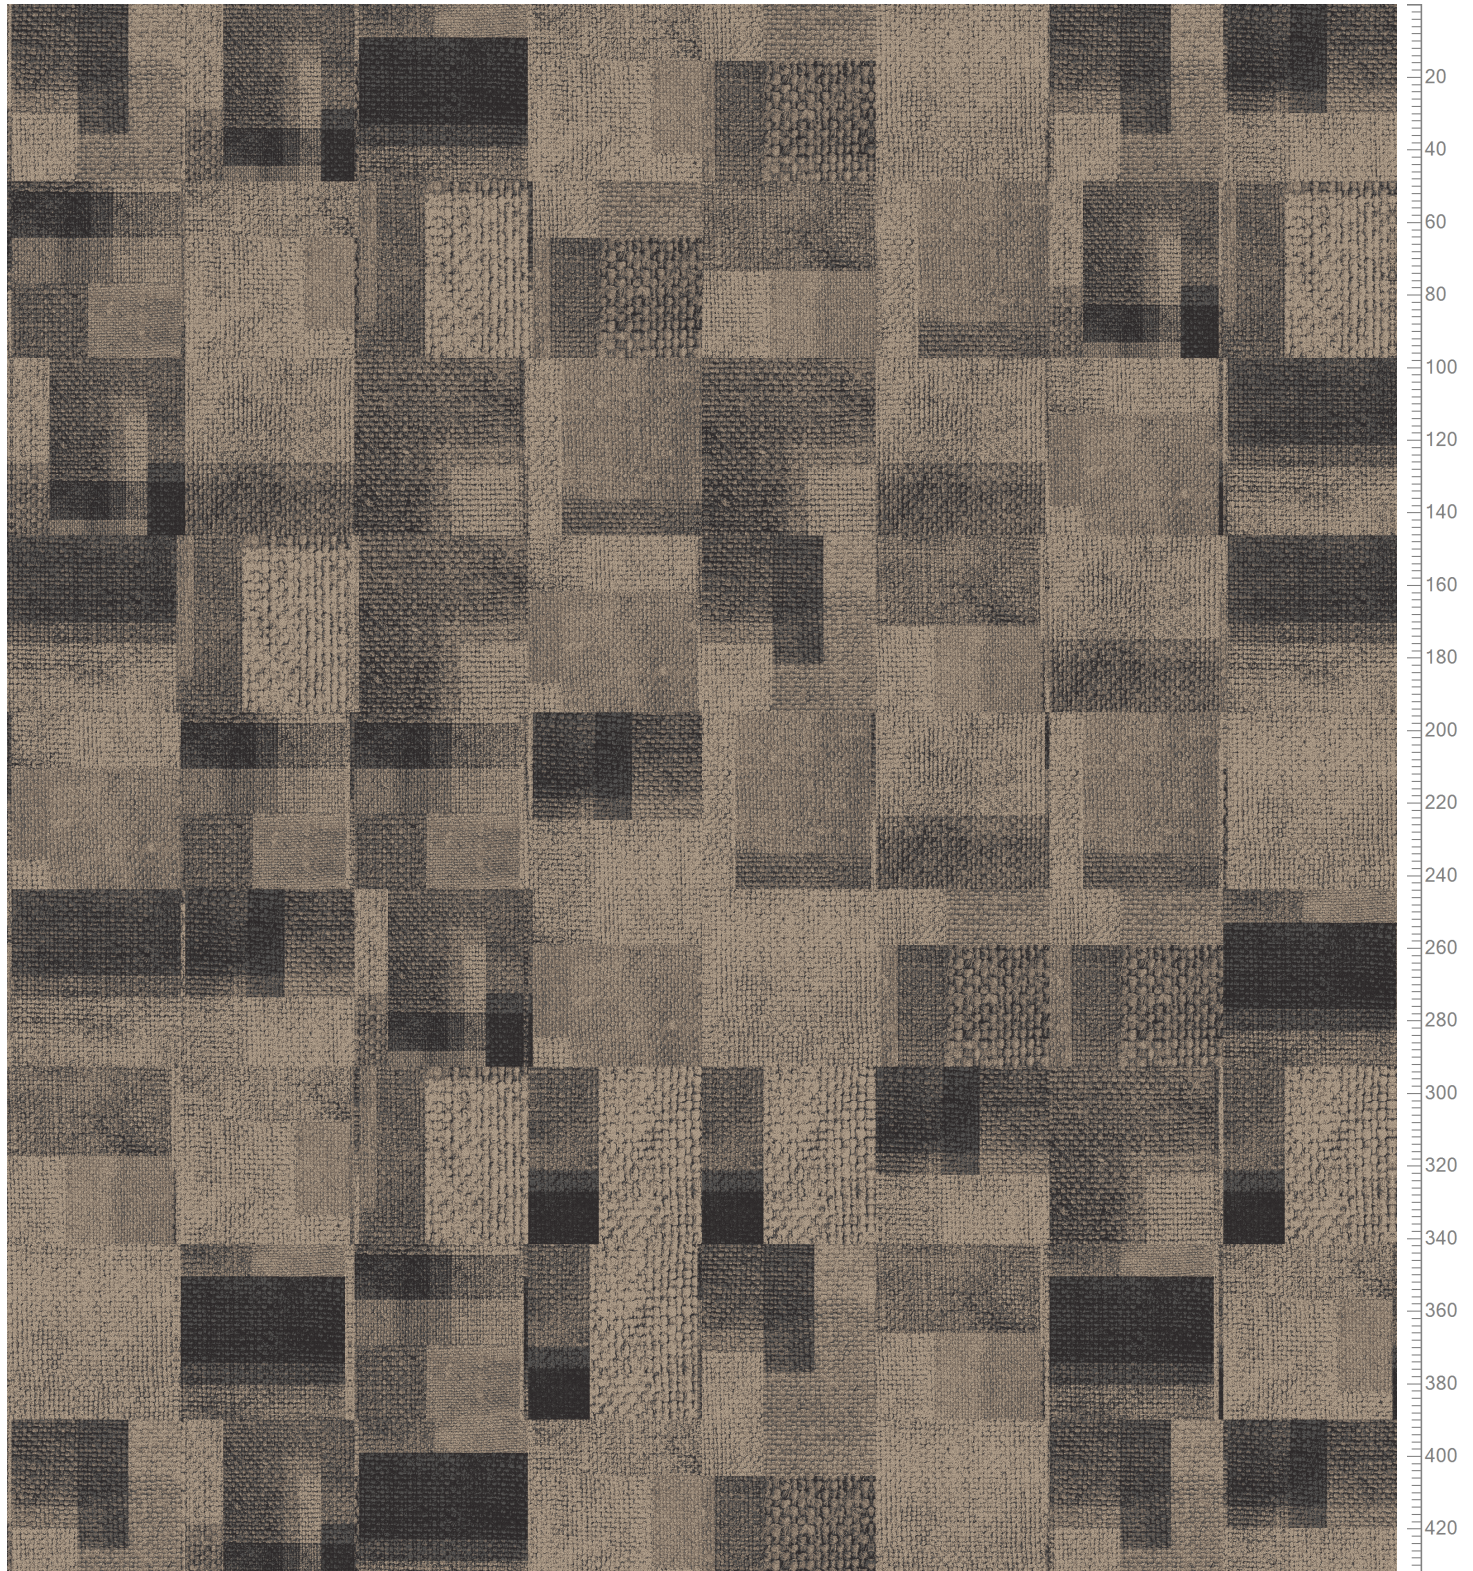

CANVAS COLLAGE - Rewoven Mono  
Standard Palette 5575  
Tile simulation. Monolithic. 48X48 cm

Repeat: X=390.1cm Y=390.1cm

@-0	A-1	B-2	C-3	D-4	E-5	F-6	G-7	H-8
0-0-0 -	K28328 5575-BC1 19.03%	K28378 5575-BC3 44.59%	5575AC19 Accent 19 12.21%	5575AC19 Accent 19 6.91%	5575AC22 Accent 22 2.87%	5575AC22 Accent 22 4.38%	K28366 5575-BC5 4.29%	K28366 5575-BC5 5.73%