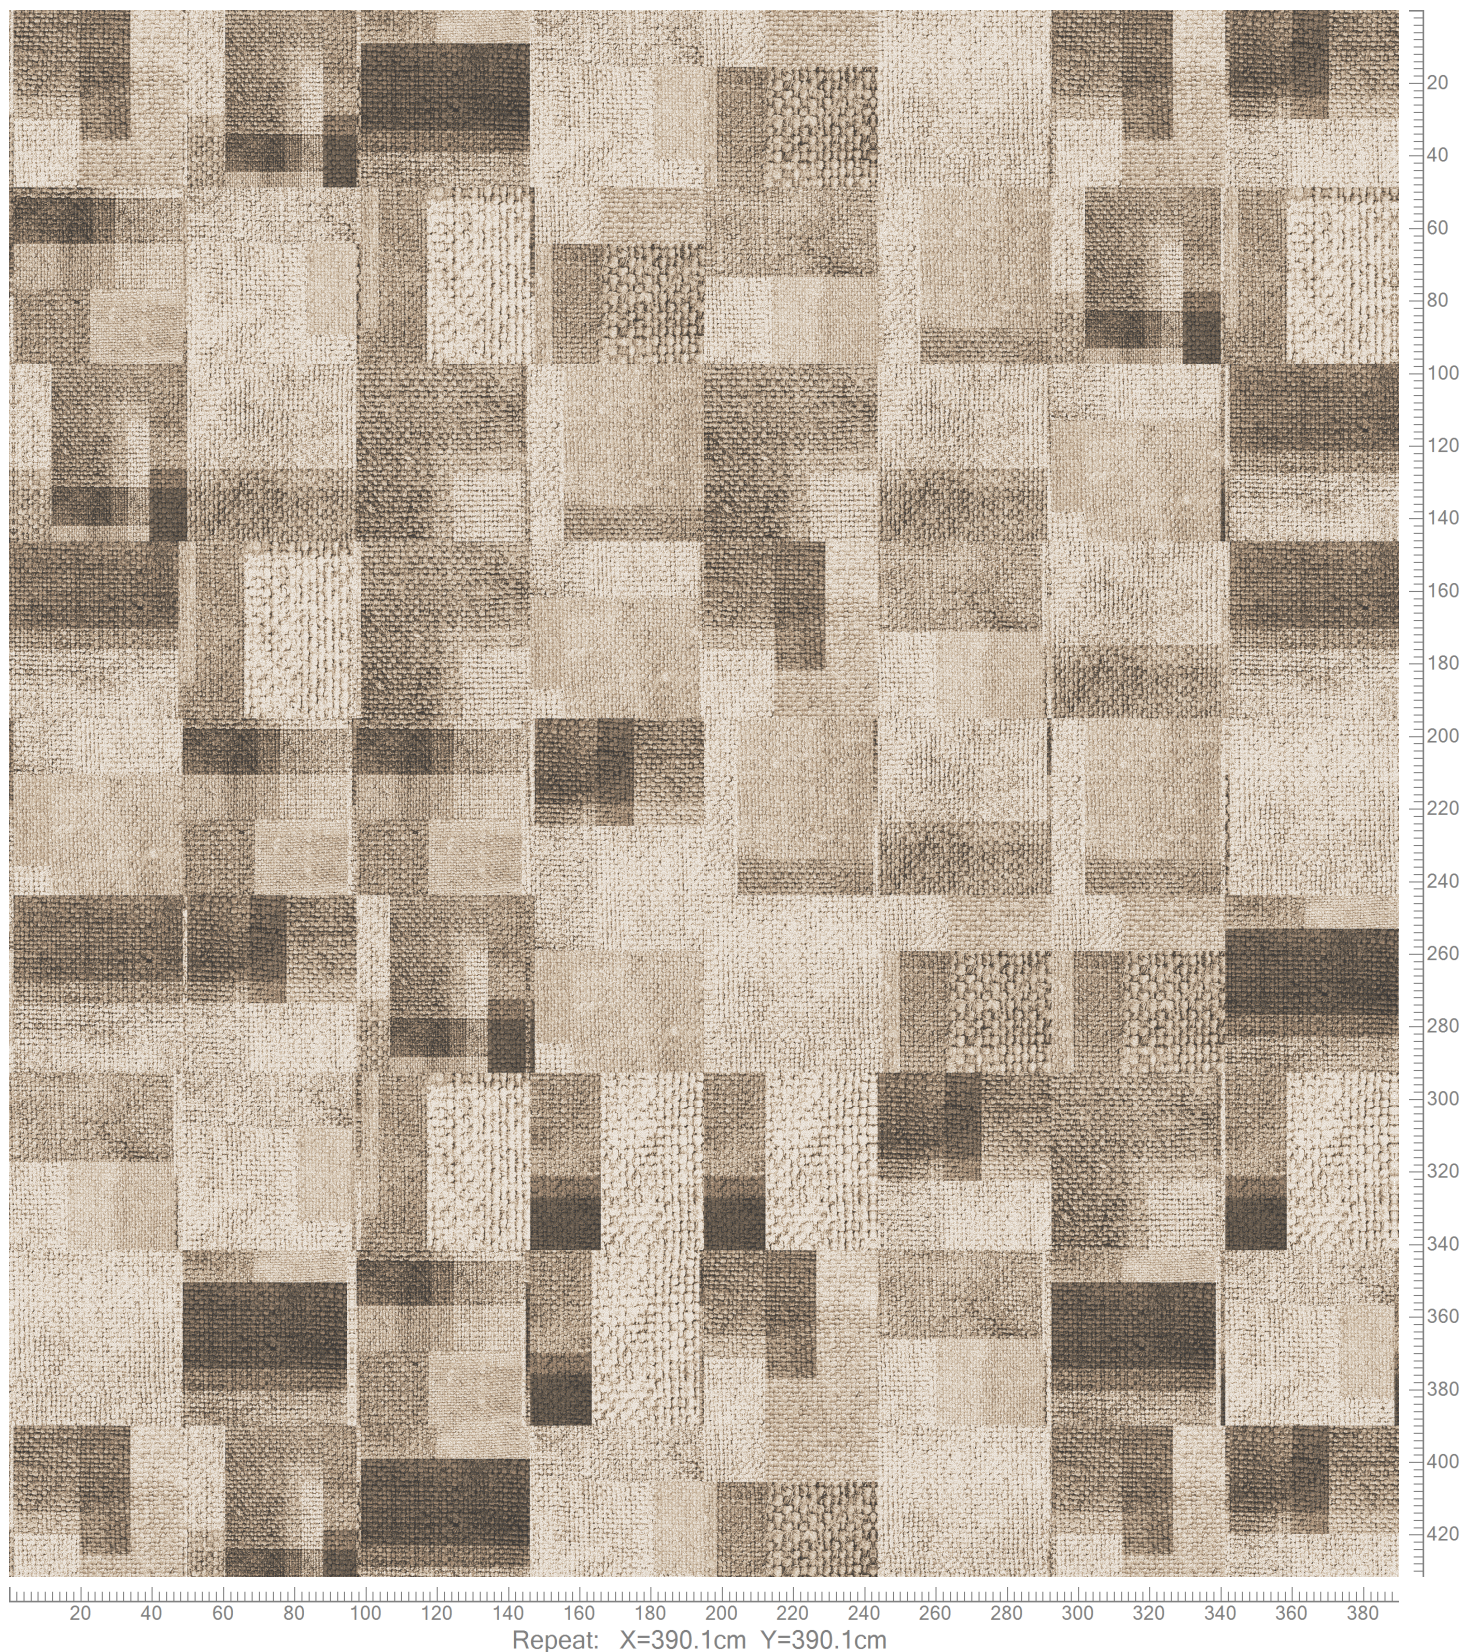

CANVAS COLLAGE - Rewoven Mono
Standard Palette 5575
Tile simulation. Monolithic. 48X48 cm

Repeat: X=390.1cm Y=390.1cm

@-0	A-1	B-2	C-3	D-4	E-5	F-6	G-7	H-8
0-0-0 -	255-255-255 19.03%	K28328 5575-BC1 44.59%	K28329 5575-BC2 12.21%	5575AC15 Accent 15 6.91%	K28378 5575-BC3 2.87%	5575AC59 Accent 59 4.38%	5575AC19 Accent 19 4.29%	5575AC22 Accent 22 5.73%