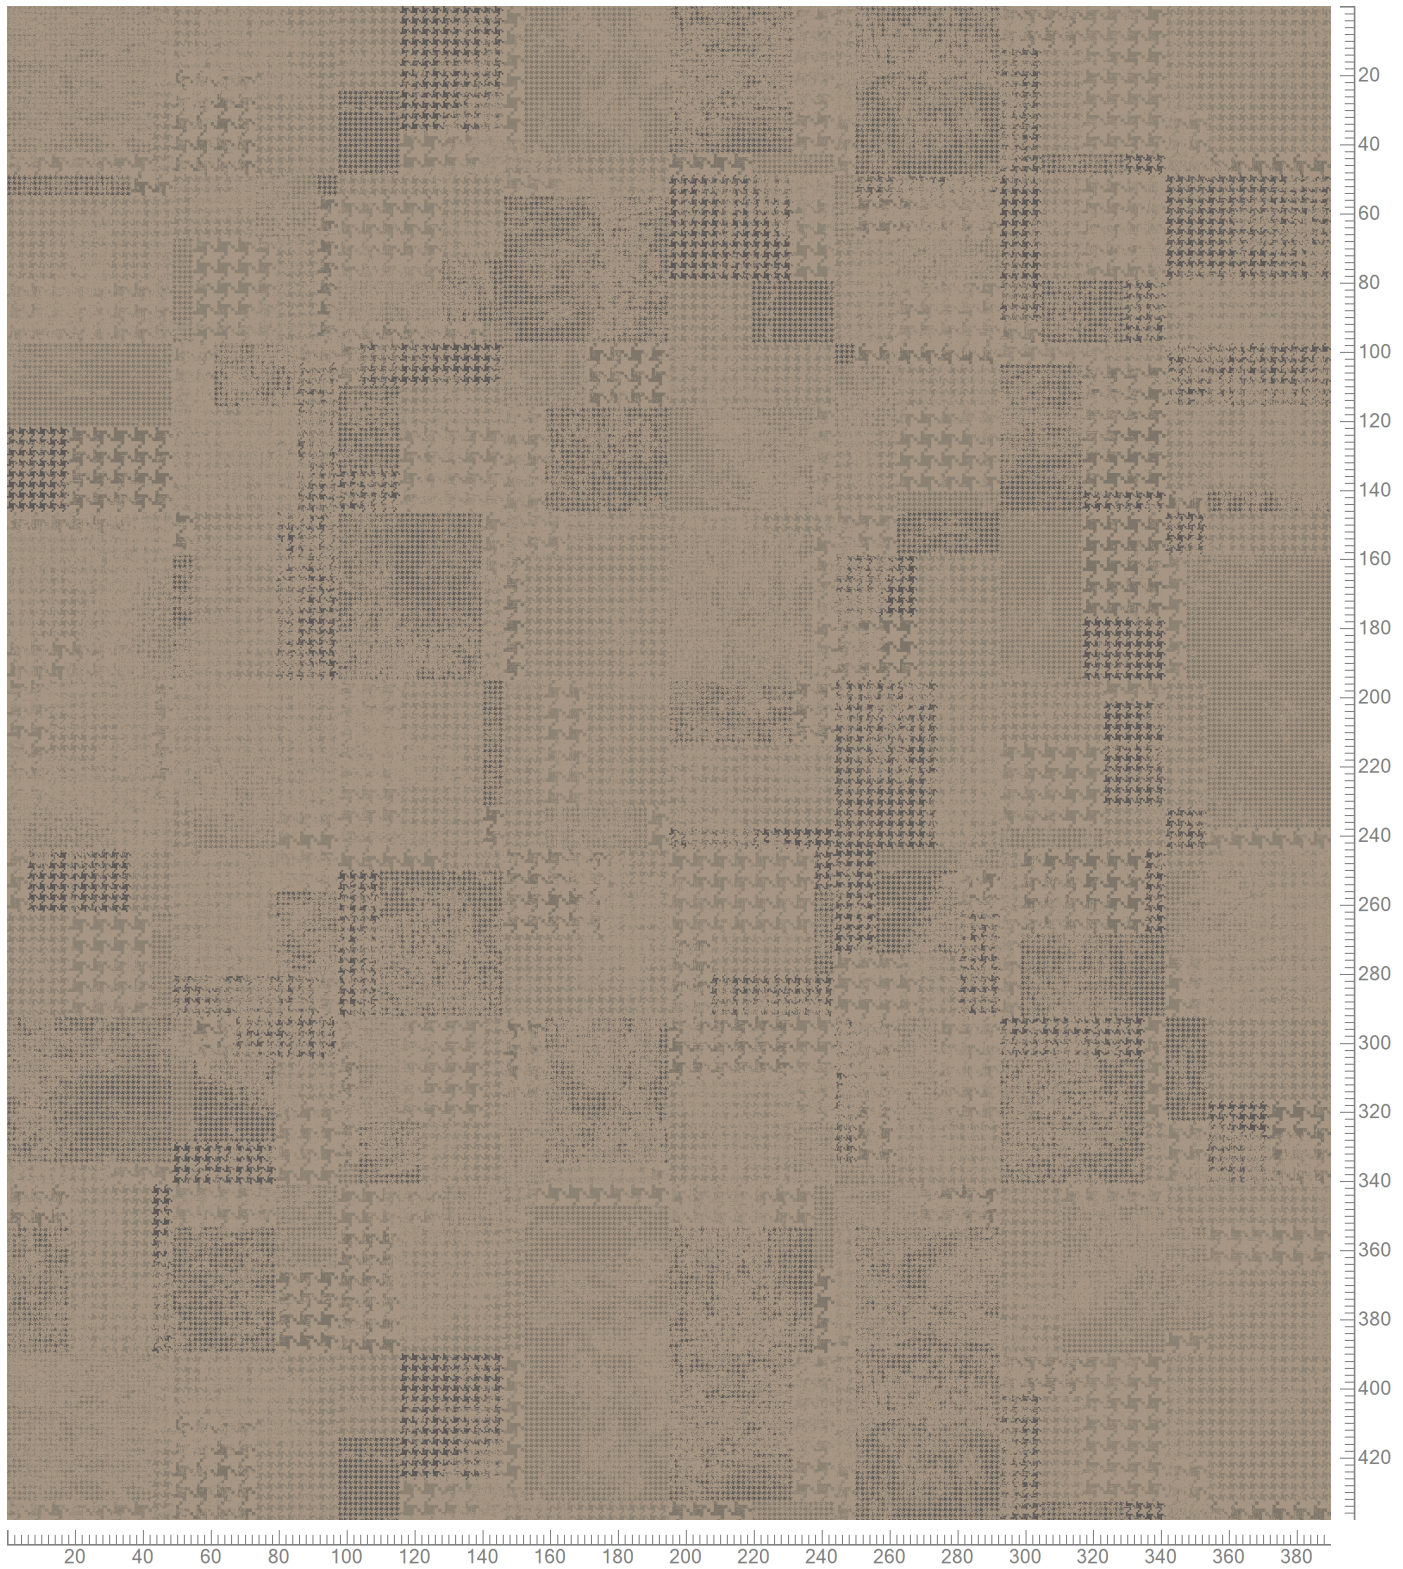

RAWLINE SCALA - QUILT
STANDARD PALETTE K5295
TILES 48X48 CM - QUARTERTURN INSTALLATION ONLY

Repeat: X=390.1cm Y=390.1cm

K28601 5595-BC1	K28602 5595-BC2	5295AC13E Accent 13	5295AC46E Accent 46