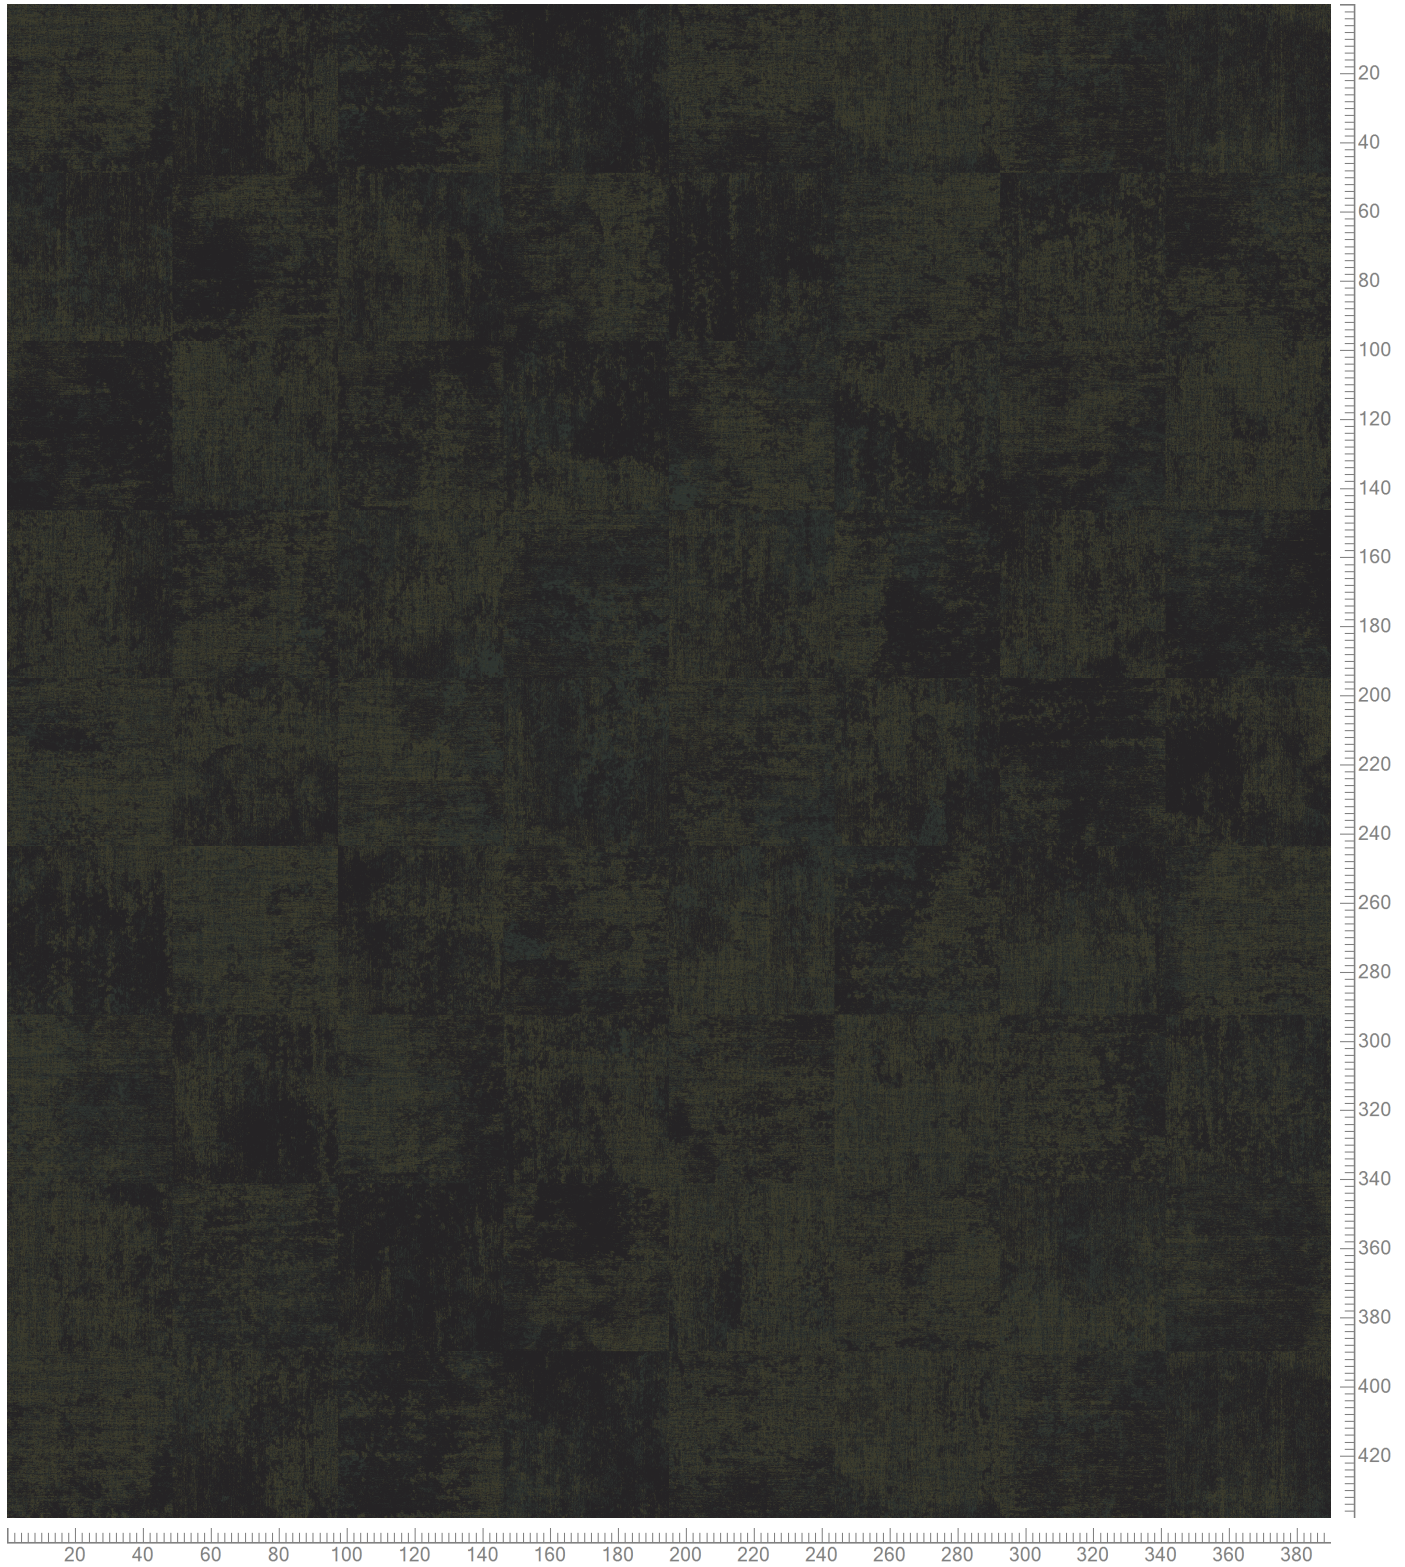

Design: RFM52952540
Version: EF36007T2-6E

Date: 8-DEC-2020 sosk
Copyright: egecarpets a/s - SOSK
Approved by:

RAWLINE SCALA - VELVET
STANDARD PALETTE K5295
TILES 48X48 CM - QUARTERTURN INSTALLATION ONLY

Repeat: X=390.1cm Y=390.1cm