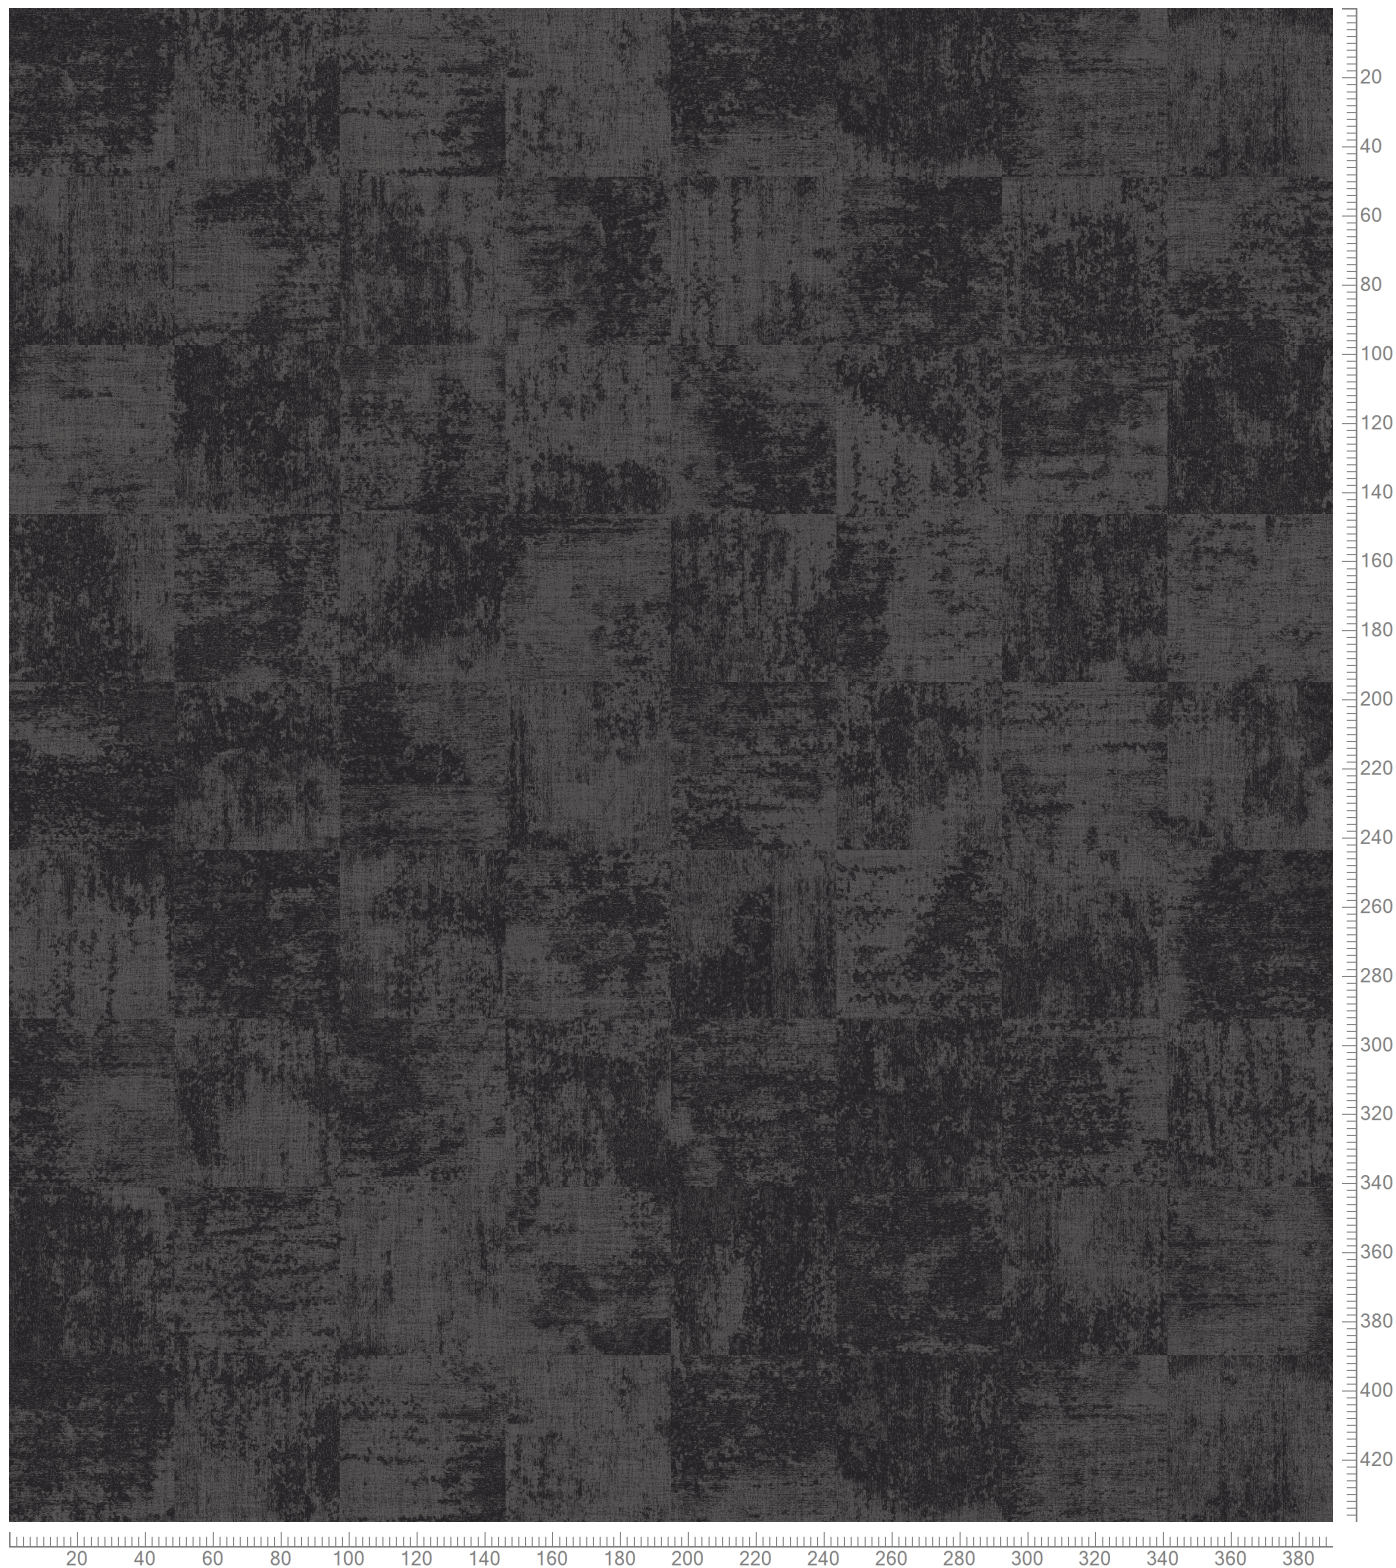

Design: RFM52952538
Version: EF36007T2-4E

Date: 8-DEC-2020 sosk
Copyright: egecarpets a/s - SOSK
Approved by:

RAWLINE SCALA - VELVET
STANDARD PALETTE K5295
TILES 48X48 CM - QUARTERTURN INSTALLATION ONLY

Repeat: X=390.1cm Y=390.1cm

5295AC17E Accent 17	K20012 Black	5295AC46E Accent 46	K28603 5595-BC3