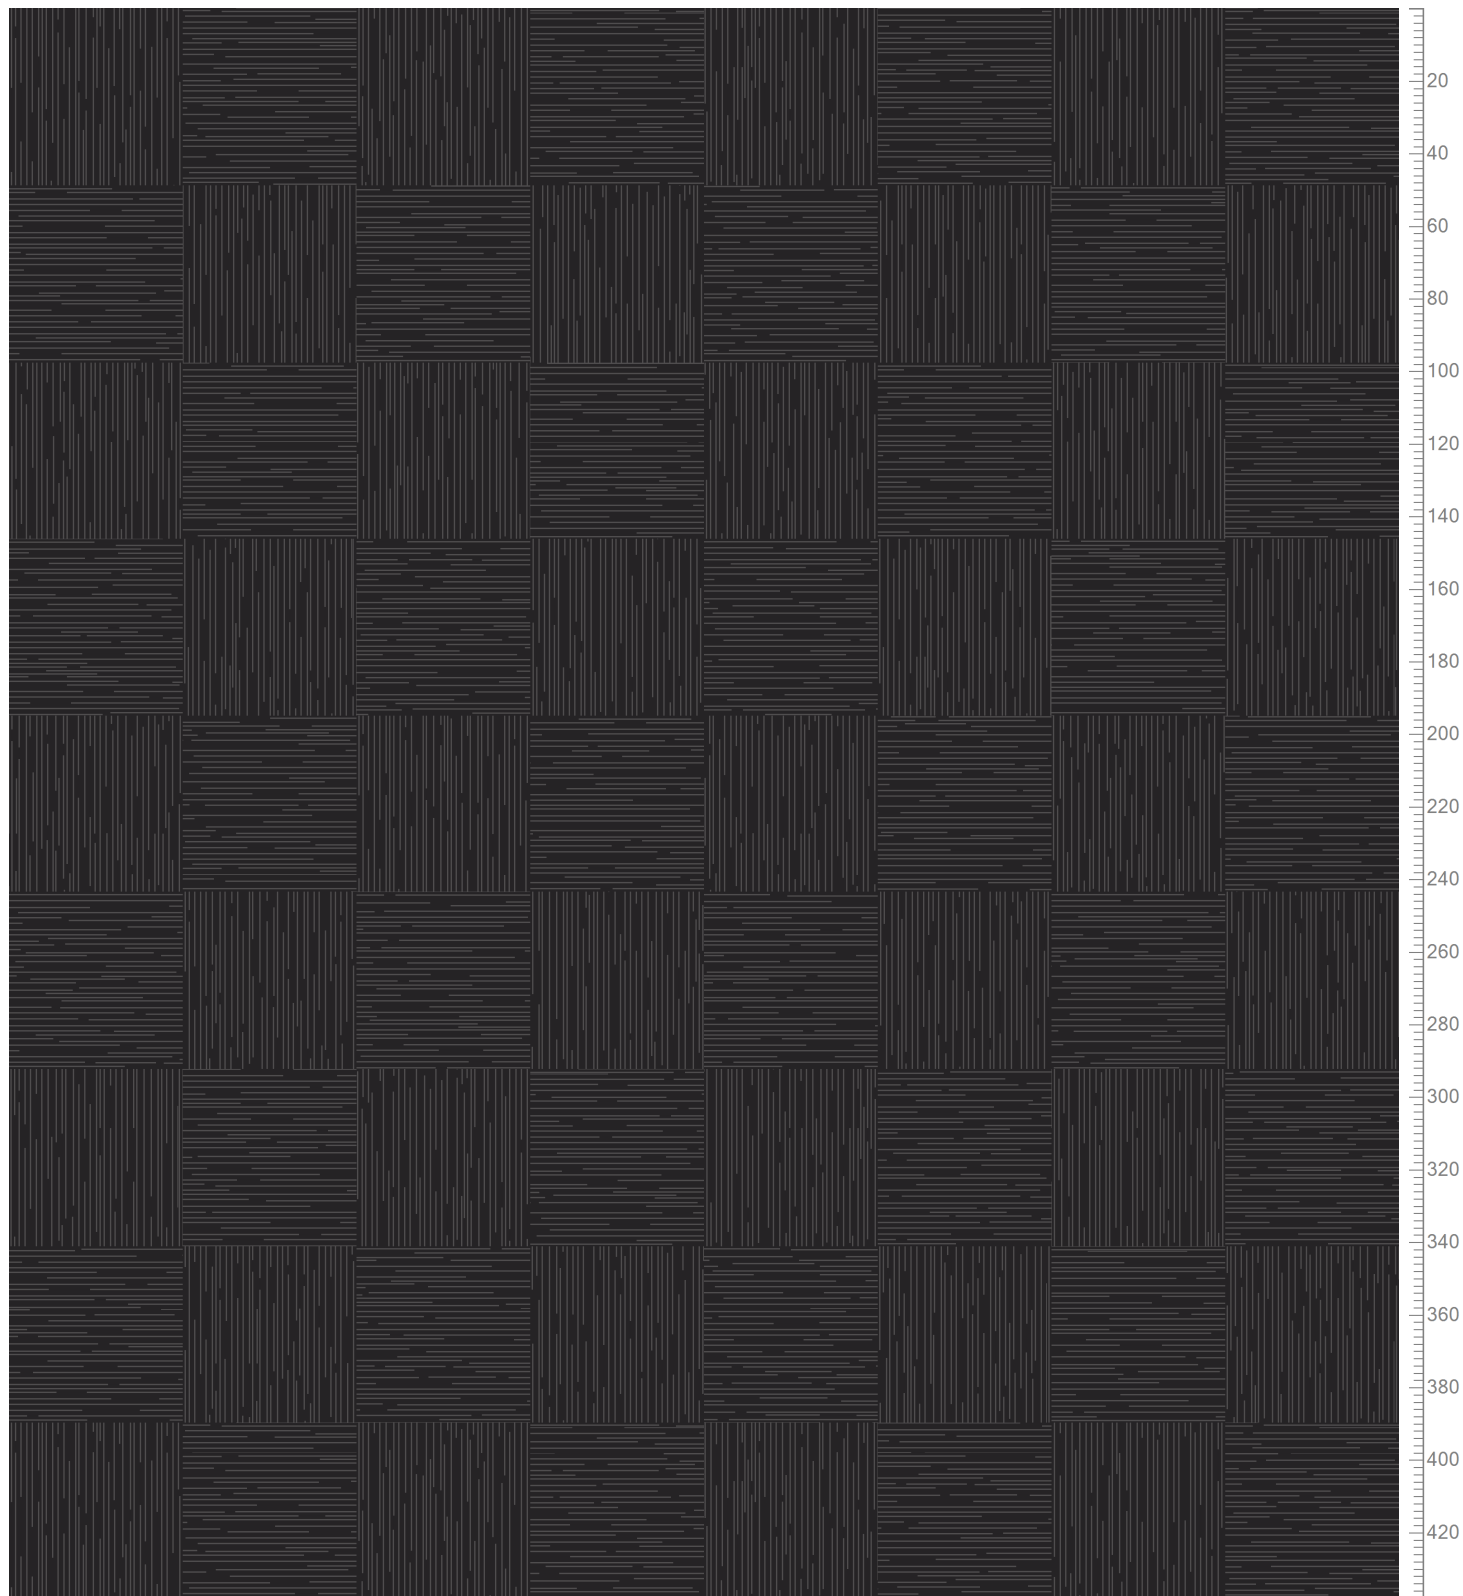

Design: RFM52952508  
Version: EF36001T2-4E

Date: 7-DEC-2020 sosk  
Copyright: egecarpets a/s - SOSK  
Approved by:

RAWLINE SCALA - STITCH  
STANDARD PALETTE K5295  
TILES 48X48 CM - QUARTERTURN INSTALLATION ONLY

20 40 60 80 100 120 140 160 180 200 220 240 260 280 300 320 340 360 380

Repeat: X=390.1cm Y=390.1cm