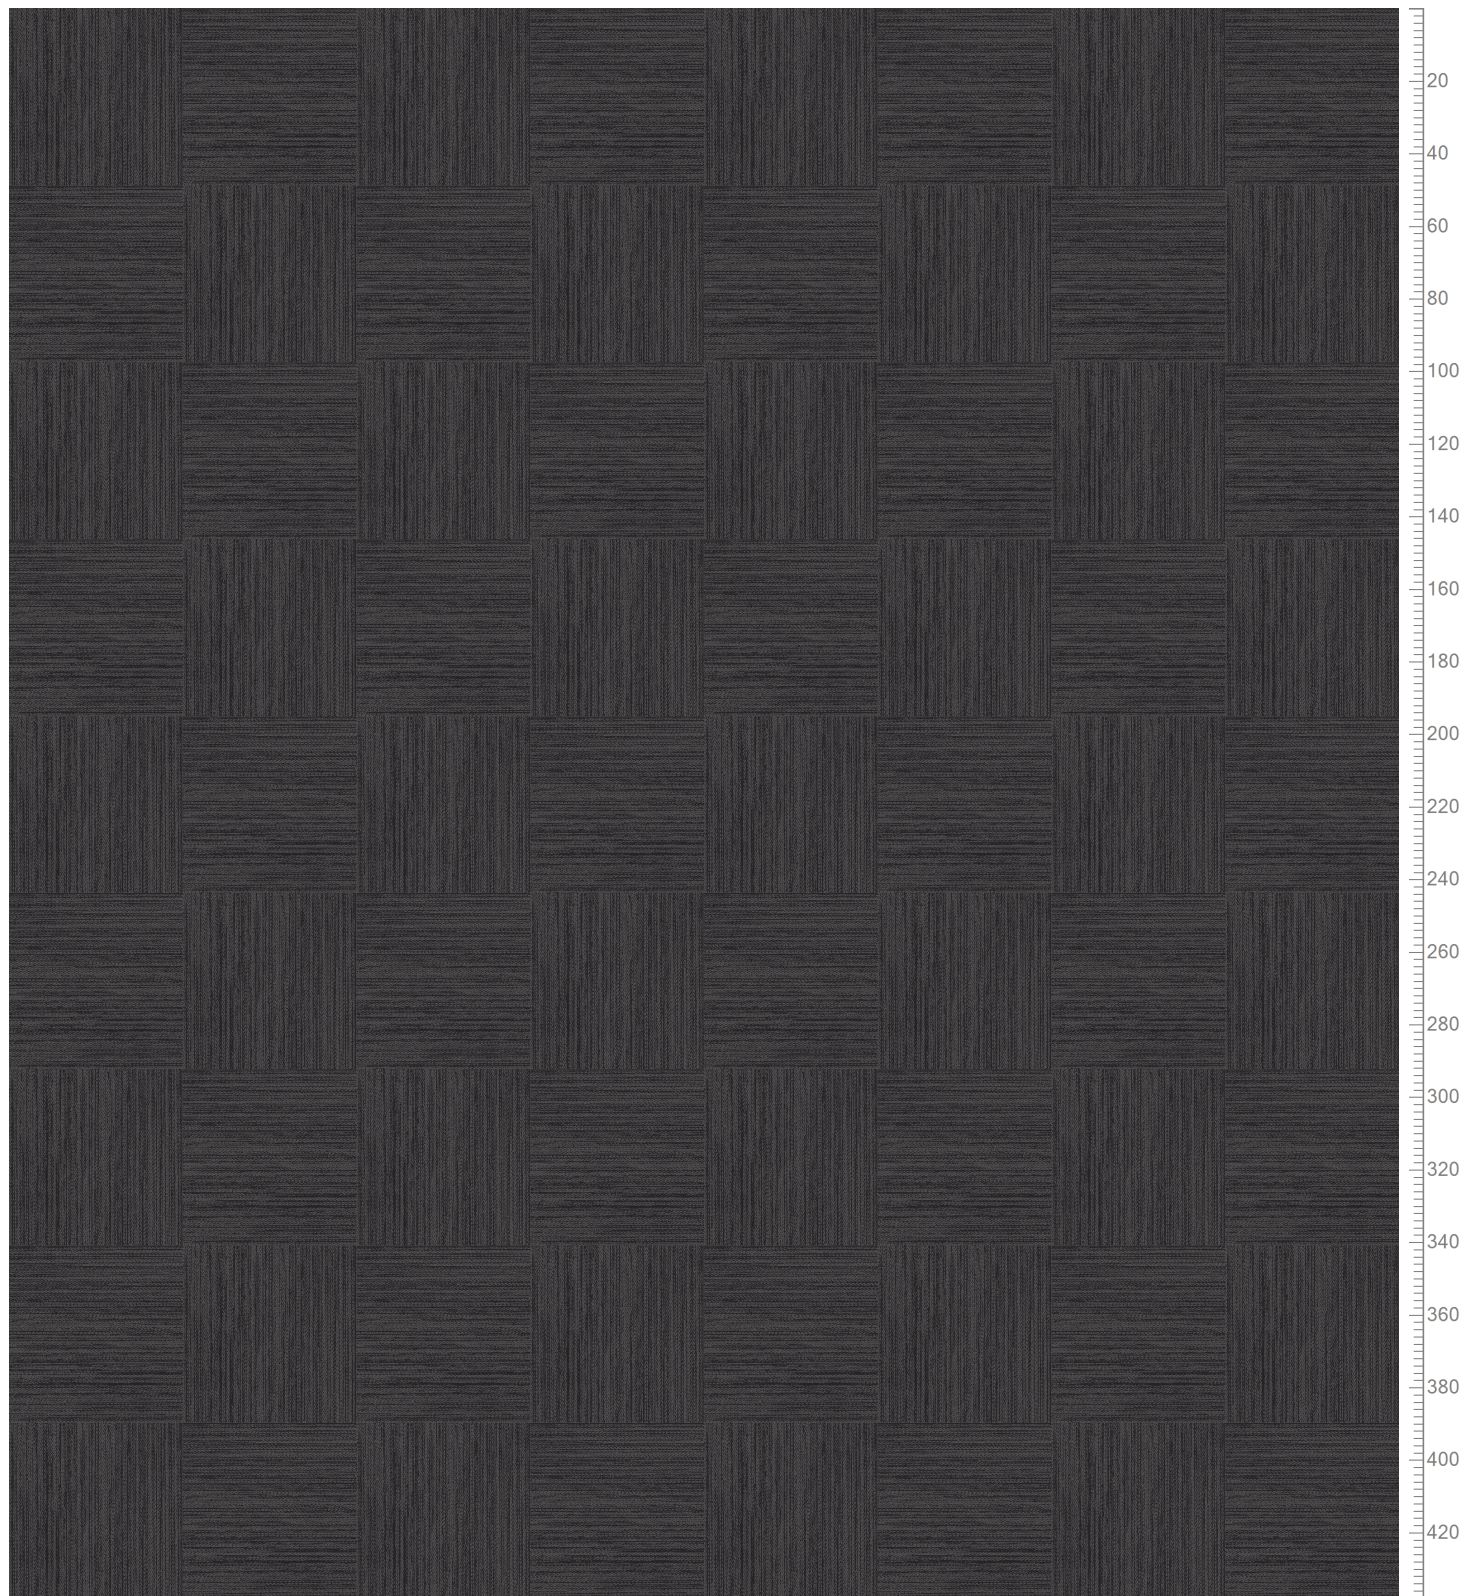

Design: RFM52952503  
Version: EF36000T2-4E

Date: 7-DEC-2020 sosk  
Copyright: egecarpets a/s - SOSK  
Approved by:

RAWLINE SCALA - DENIM  
STANDARD PALETTE K5295  
TILES 48X48 CM - QUARTERTURN INSTALLATION ONLY

Repeat: X=195.1cm Y=195.1cm