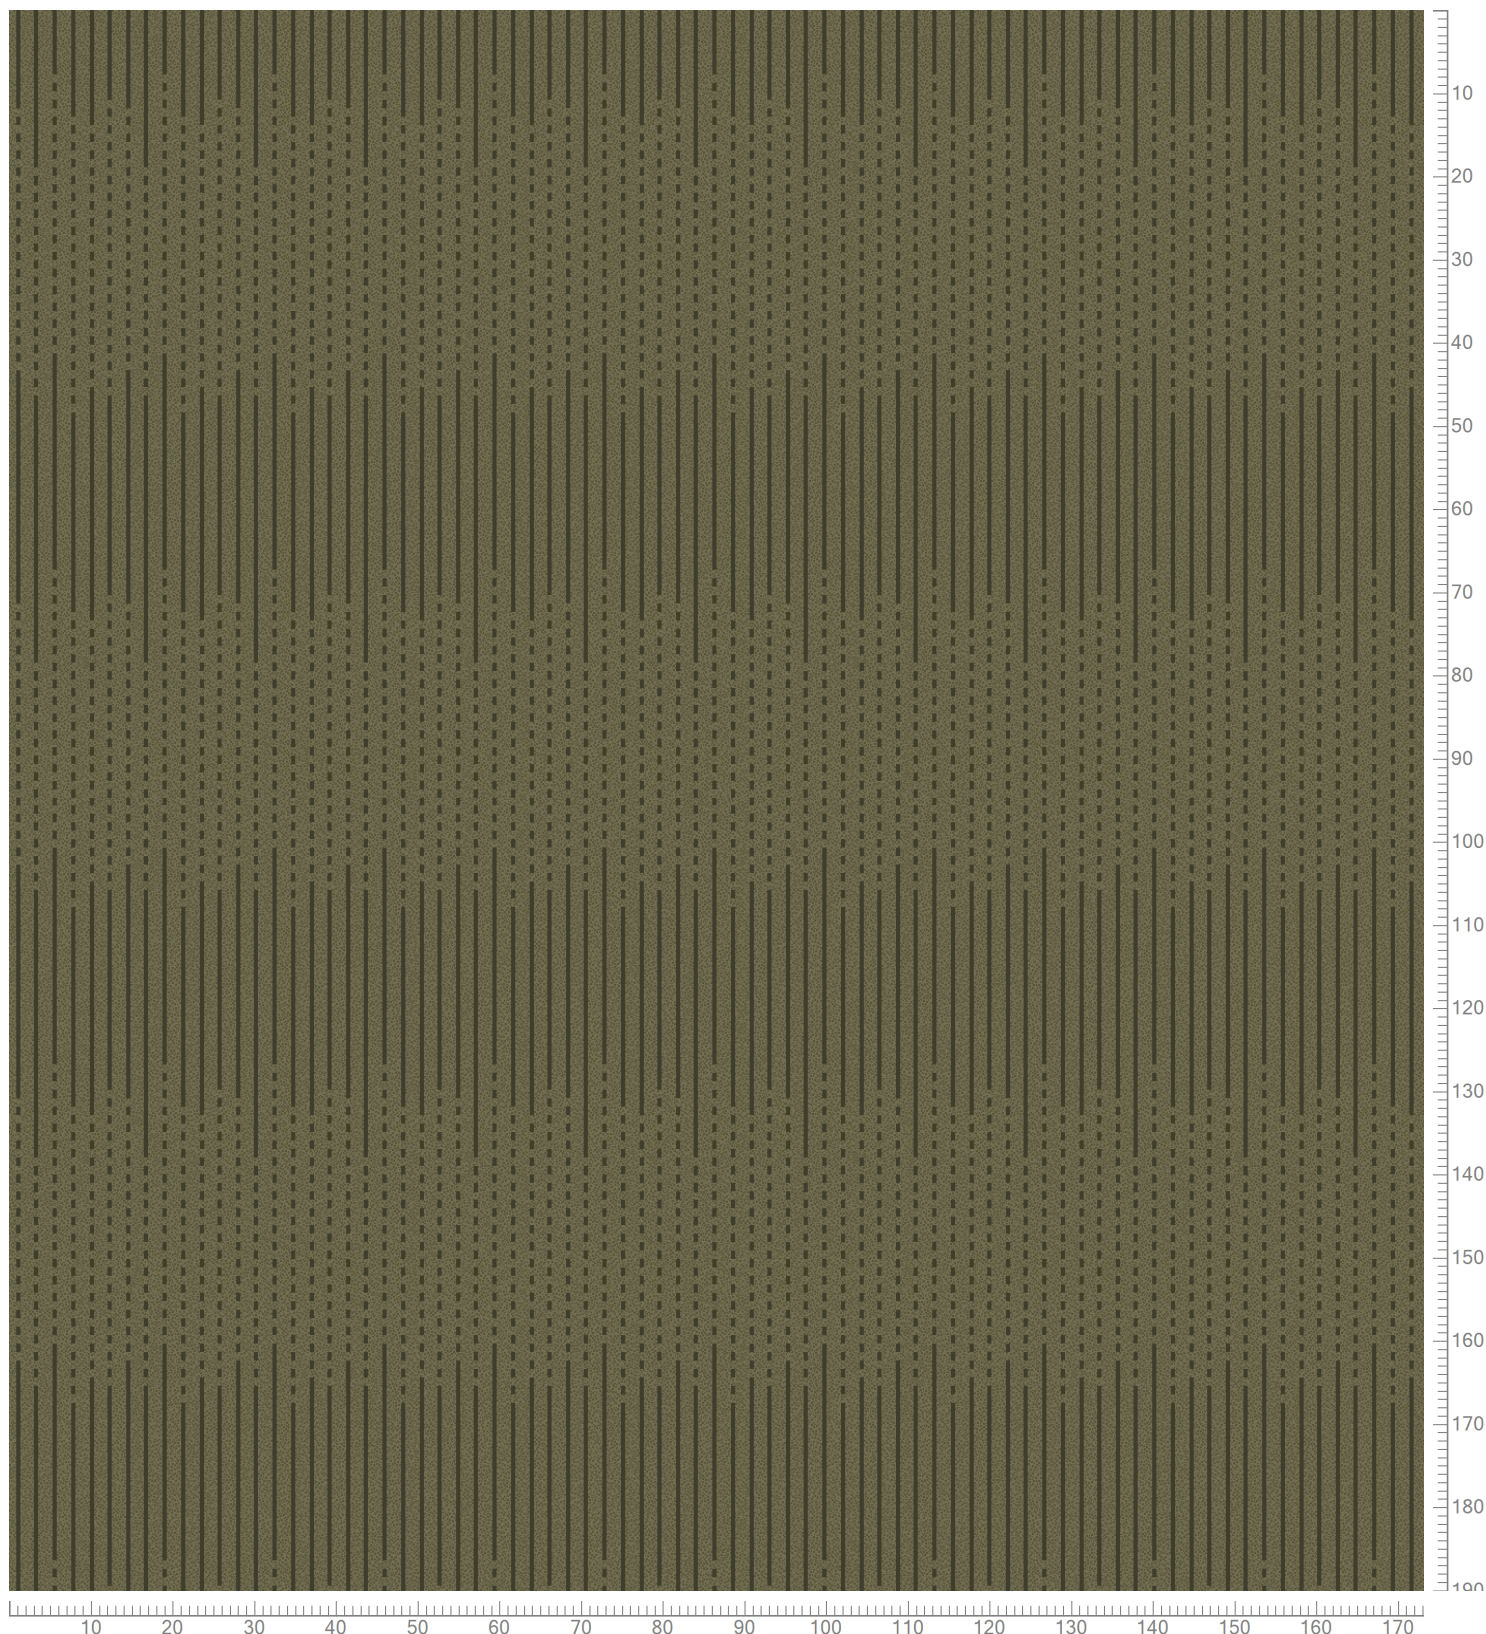

Design: RF5595350
Version: EF82125-10

Date: 25-FEB-2021 hjj
Copyright: egecarpets a/s - LYKKE
Approved by:

GRAPHIC - Alkaline Morse
Standard Palette 5595

Repeat: X=94.2cm Y=59.6cm (Size Shown: X=173.23cm Y=190.12cm)

Colors are approximation only. Physical sample must be approved for ordering.
Copyright: egecarpets a/s - LYKKE