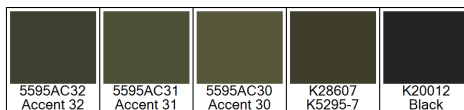

Design: RF5595125
Version: EF80046-6

Date: 19-AUG-2019 loso
Copyright: egetaepper a/s - LOSO
Approved by:

CULTURES - Arabia
Standard palette 5595

Colors are approximation only. Physical sample must be approved for ordering.
Copyright: egetaepper a/s - LOSO