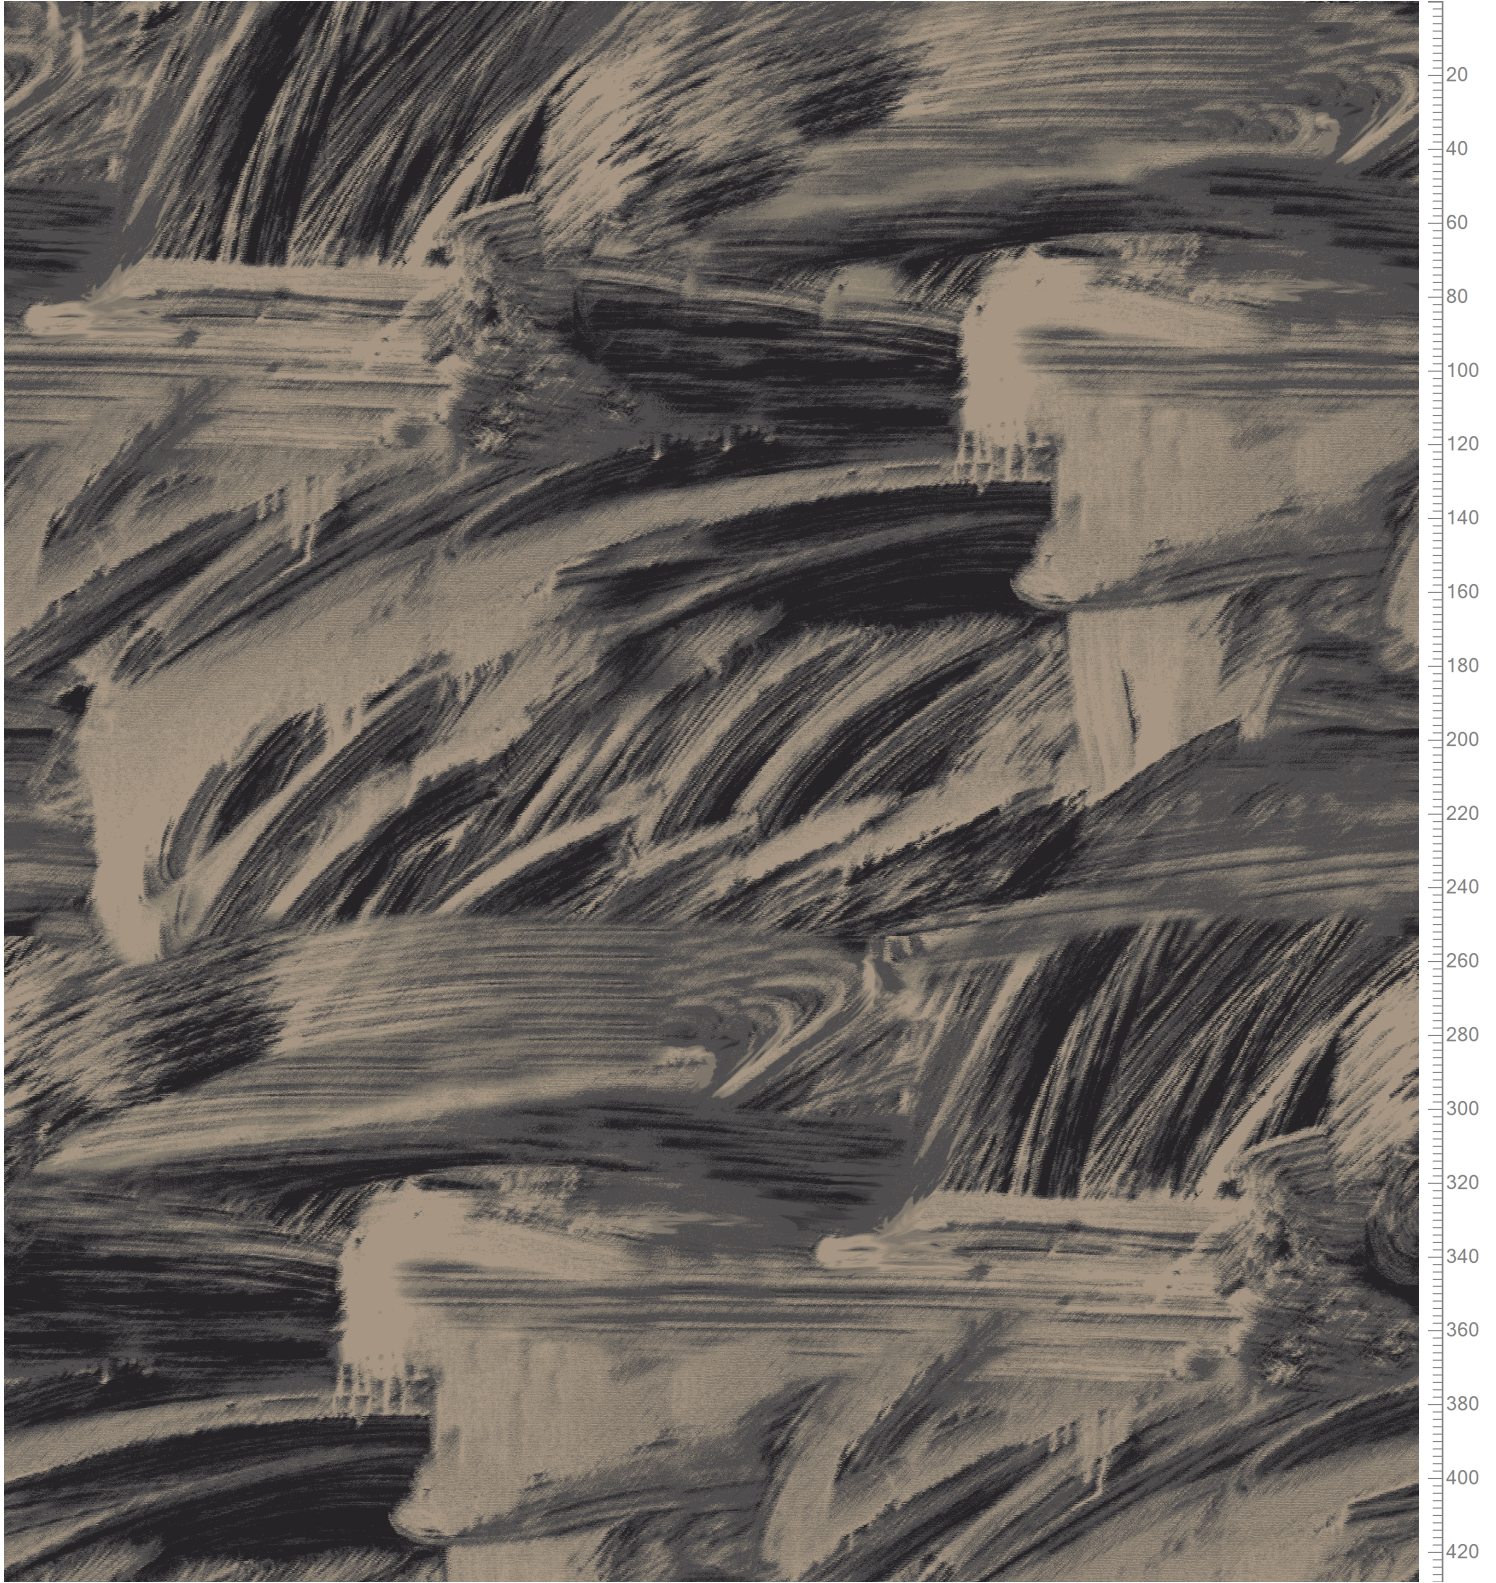

Design: RF55951052  
Version: EF16103-5

Date: 23-SEP-2022 sha  
Copyright: egecarpets a/s - SHA  
Approved by:

Tom Dixon - WASH  
Standard Palette 5595

20 40 60 80 100 120 140 160 180 200 220 240 260 280 300 320 340 360 380

Design Size: X=390.14cm Y=508.00cm (Size Shown: X=390.14cm Y=428.24cm)

K28601 5595-BC1 19.43%	5595AC18 Accent 18 0.85%	K28602 5595-BC2 25.47%	K28603 5595-BC3 36.48%	K20012 Black 17.77%

Colors are approximation only. Physical sample must be approved for ordering.  
Copyright: egecarpets a/s - SHA