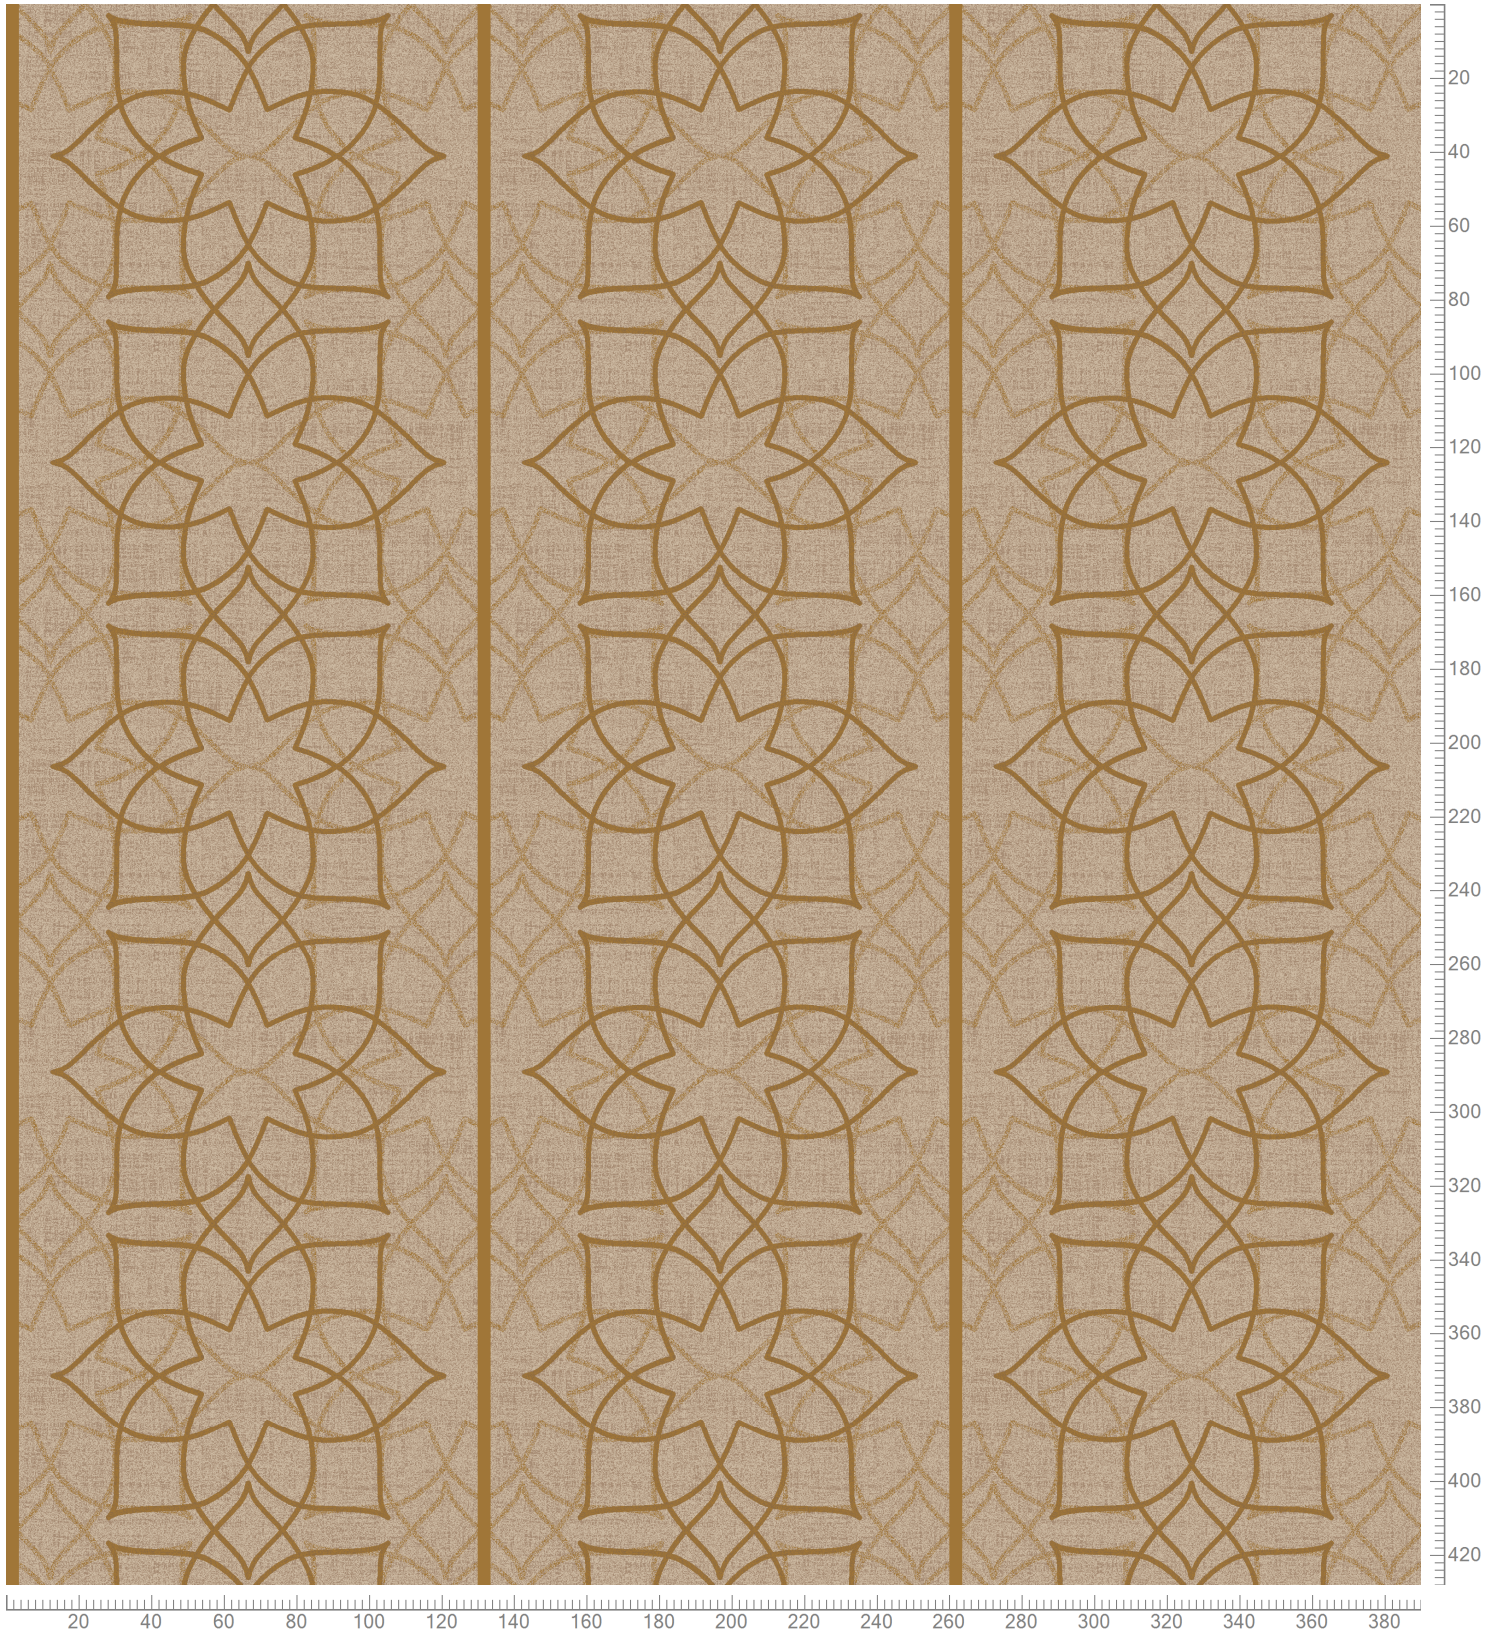

THE MOSQUE COLLECTION 2019  
Palette 5575

Repeat: X=130.0cm Y=165.5cm (Size Shown: X=390.14cm Y=428.24cm)

 K28329 5575-BC2 8.64%	 K28328 5575-BC1 19.50%	 5575AC59 Accent 59 1.34%	 5575AC58 Accent 58 2.12%
--	---	---	---

Colors are approximation only. Physical sample must be approved for ordering.

Copyright: egetaepper a/s - SHA