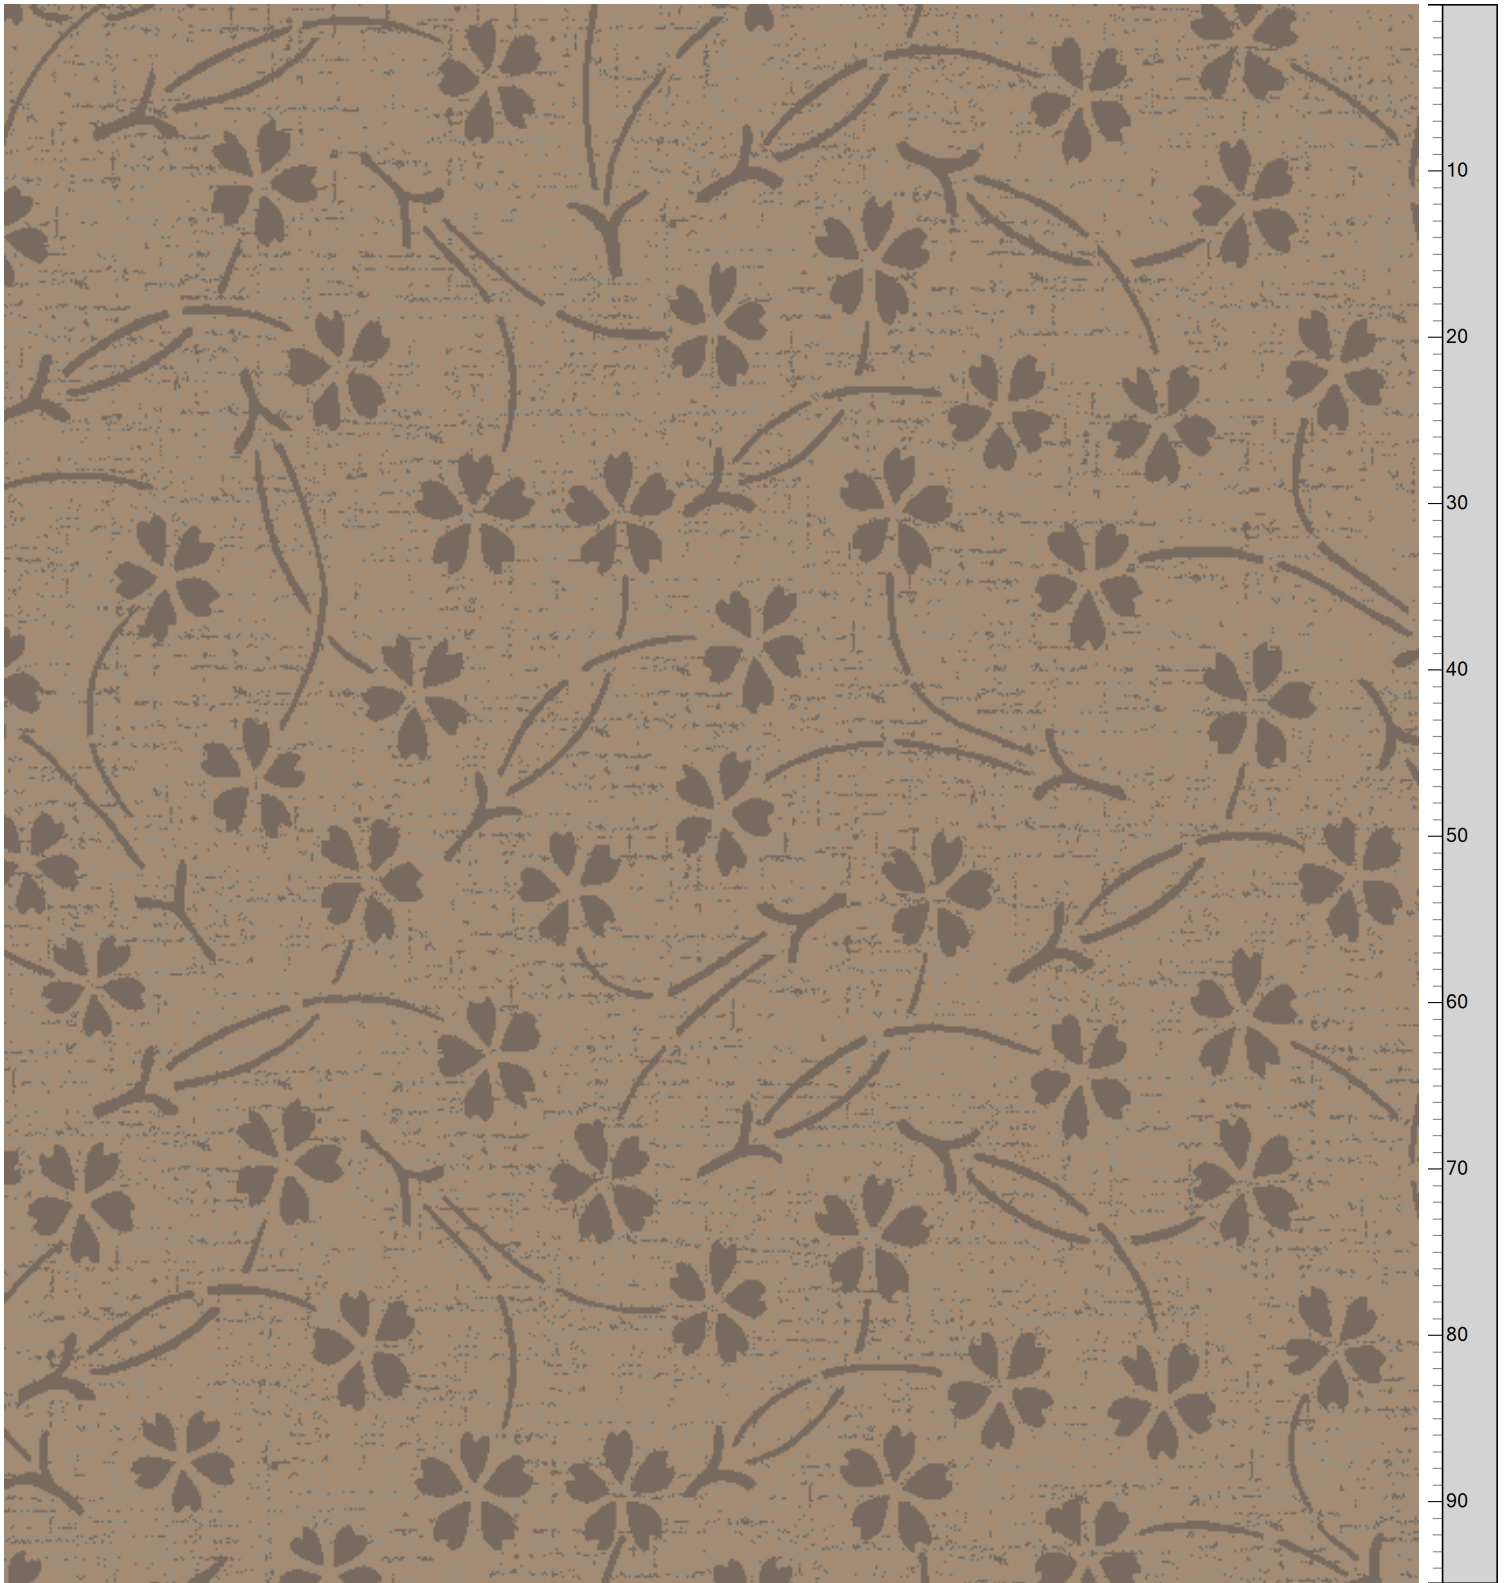

Design: RF5575654
Version: *EF81626-13*

Date: 26-JUN-2019 loso
Copyright: egetaepper a/s - LOSO
Approved by:

NATURE - 5 cloves
Standard Palette 5575

10 20 30 40 50 60 70 80
Repeat: X=97.8cm Y=97.8cm (Size Shown: X=86.61cm Y=95.00cm)

@-0	A-1	B-2	C-3	D-4	E-5	F-6
0-0-0	K28329 K5275-2	5575AC14 Accent 14	5575AC14 Accent 14	K28378 K5275-3	0-0-0	K28378 K5275-3

Colors are approximation only. Physical sample must be approved for ordering.
Copyright: egetaepper a/s - LOSO