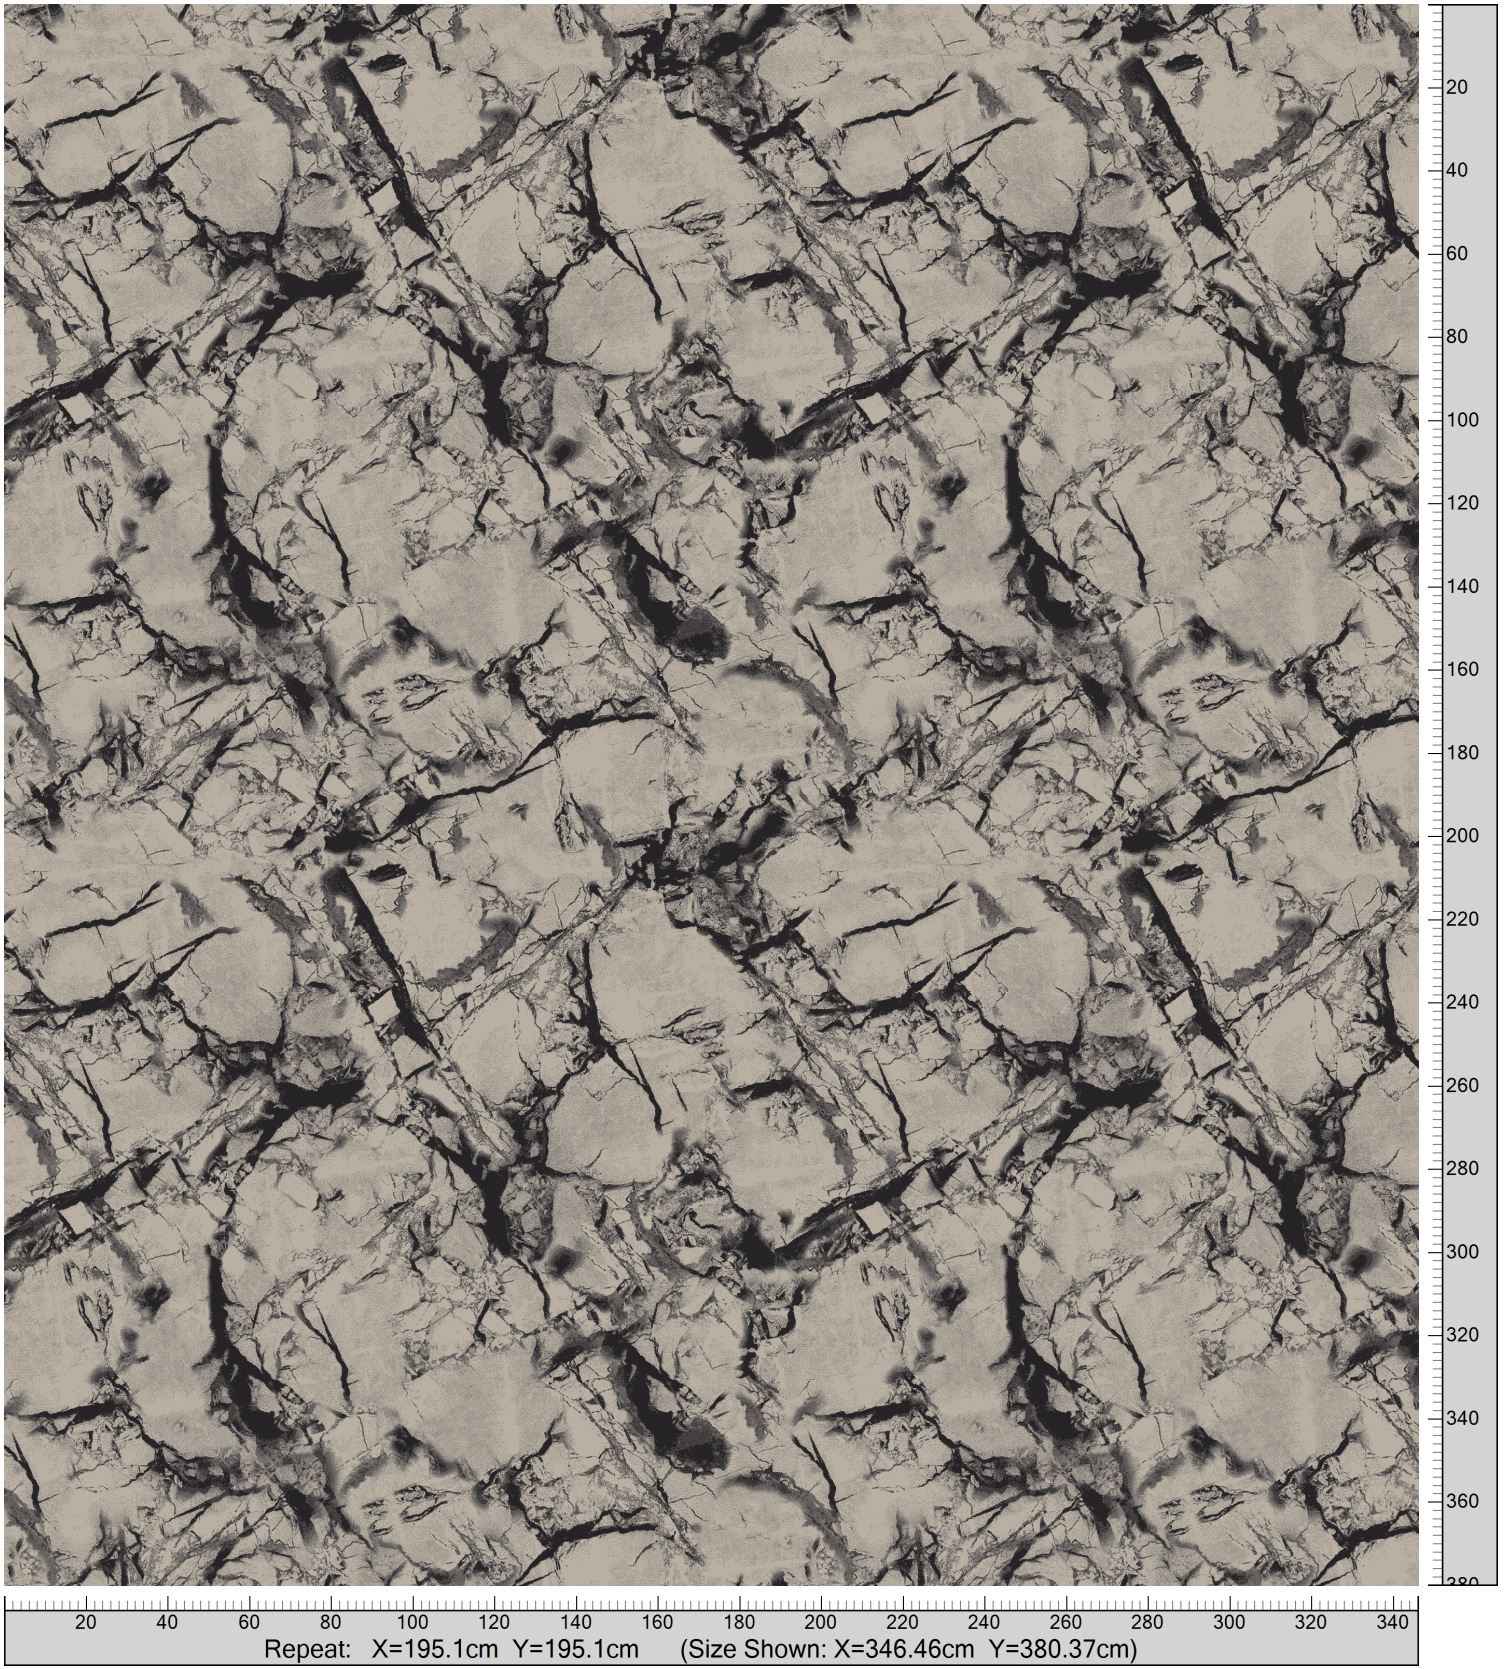

Design: RF5500629
Version: *EF81723-2*

Date: 2-APR-2019 pnp
Copyright: egetaepper a/s - pia
Approved by:

NATURE - Marble Veins
Standard Palette 5500

| | | | | | | |
|--------------------|-----------------------|-----------------------|--------------------|-----------------------|-----------------------|--------------------|
| | | | | | | |
| K40504 5500-BC4 | 5500AC13 Accent 13 | 5500AC14 Accent 14 | K40503 5500-BC3 | 5500AC15 Accent 15 | 5500AC16 Accent 16 | K40502 5500-BC2 |

Colors are approximation only. Physical sample must be approved for ordering.
Copyright: egetaepper a/s - pia