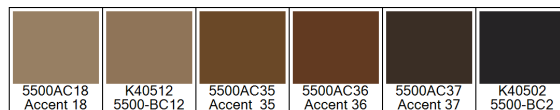

NATURE - Reptile
Standard Palette 5500

Colors are approximation only. Physical sample must be approved for ordering.
Copyright: egetaepper a/s - pia