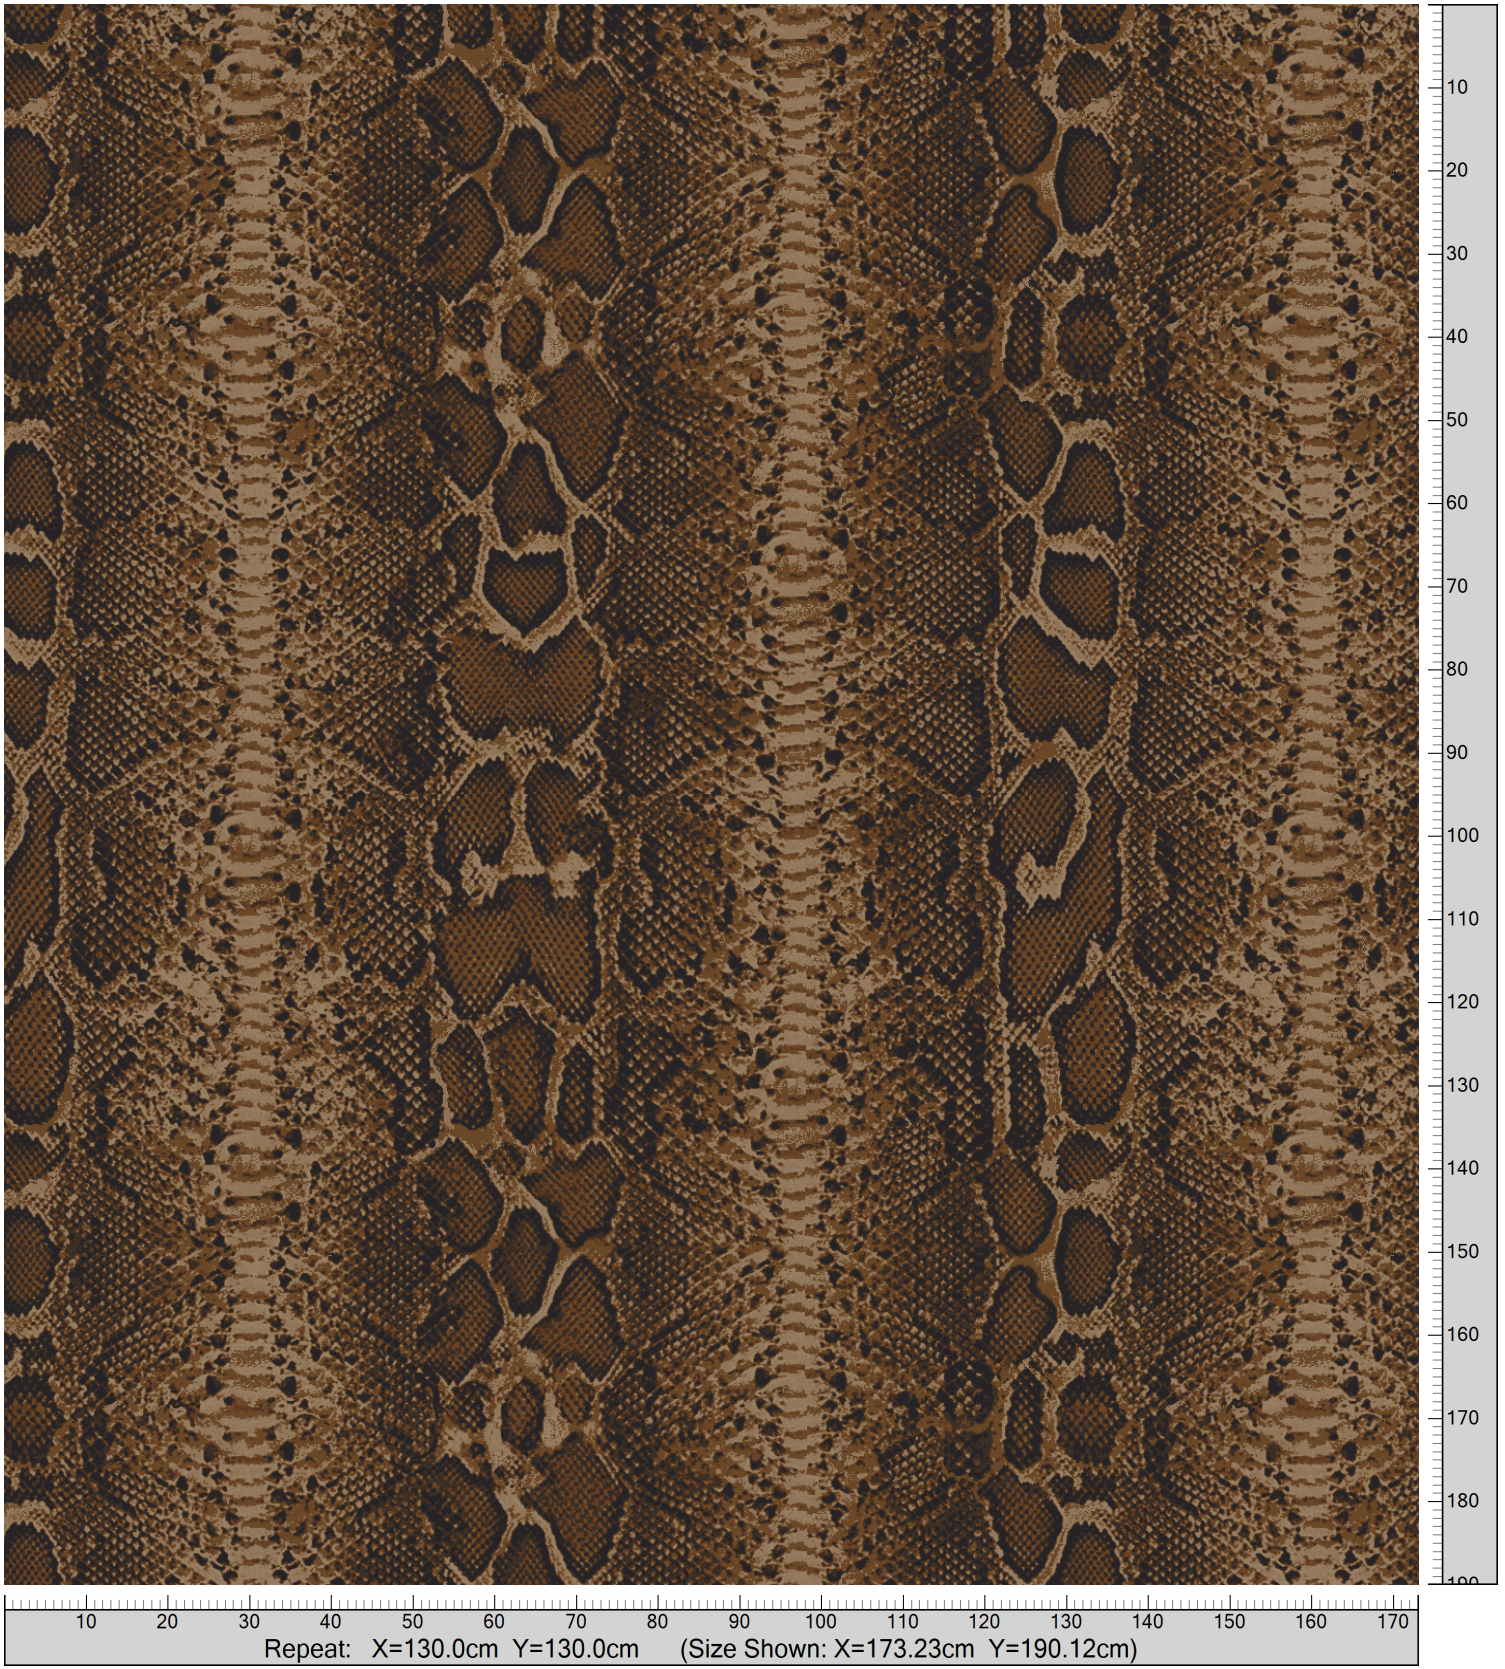

NATURE - Reptile
Standard Palette 5500

Colors are approximation only. Physical sample must be approved for ordering.
Copyright: egetaepper a/s - pia