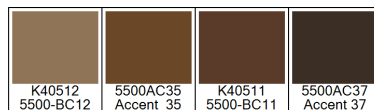

Design: RF5500616
Version: *EF81709-2*

Date: 21-MAR-2019 pnp
Copyright: egetaepper a/s - pia
Approved by:

NATURE - Leopard
Standard Palette 5500

Colors are approximation only. Physical sample must be approved for ordering.
Copyright: egetaepper a/s - pia