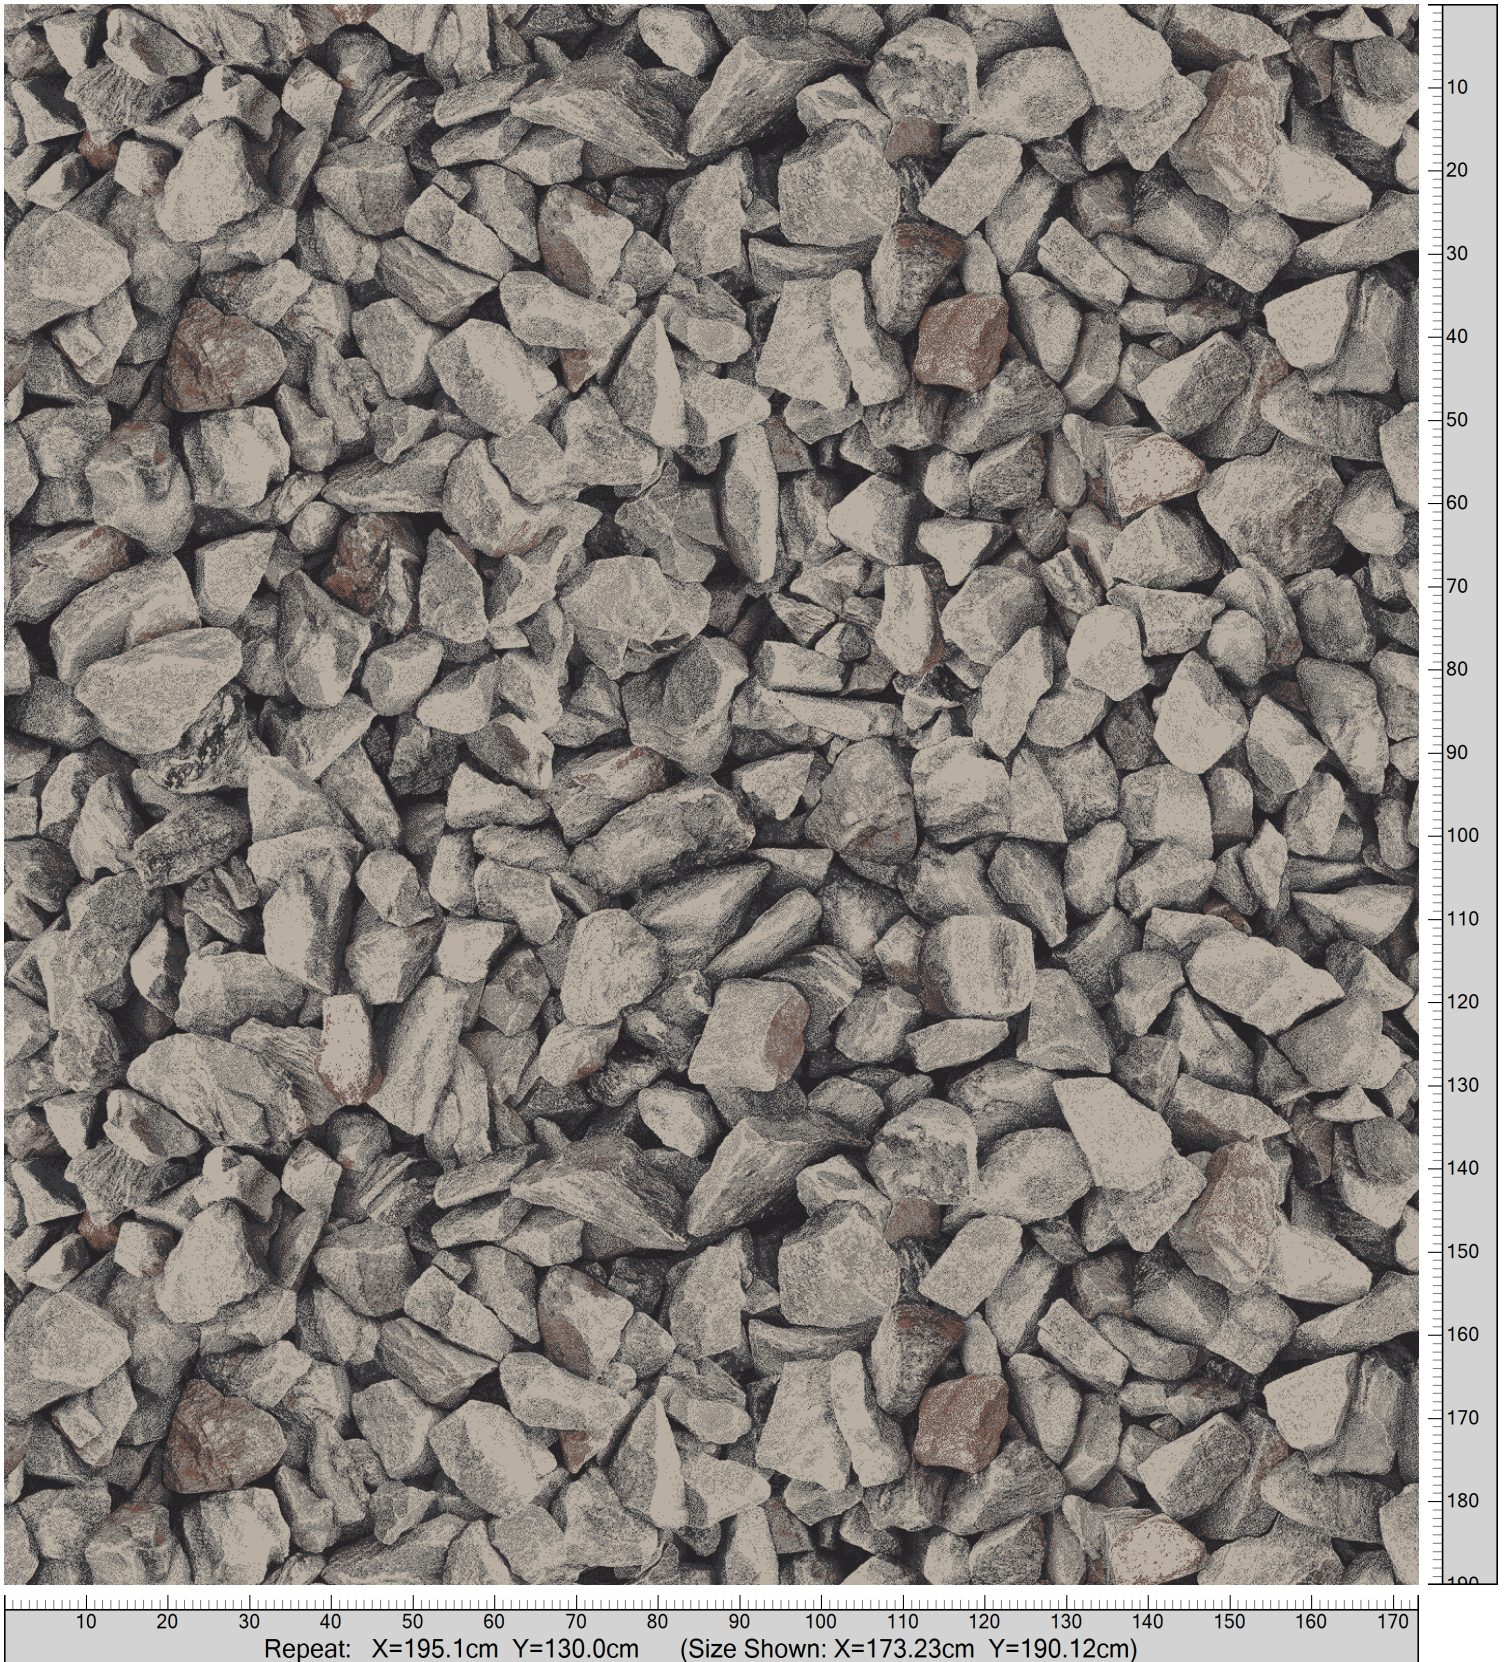

Design: RF5500604
Version: EF81617-2

Date: 4-JUN-2019 pnp
Copyright: egetaepper a/s - pia
Approved by:

NATURE - Reykjavik Rocks
Standard Palette 5500

Colors are approximation only. Physical sample must be approved for ordering.
Copyright: egetaepper a/s - pia