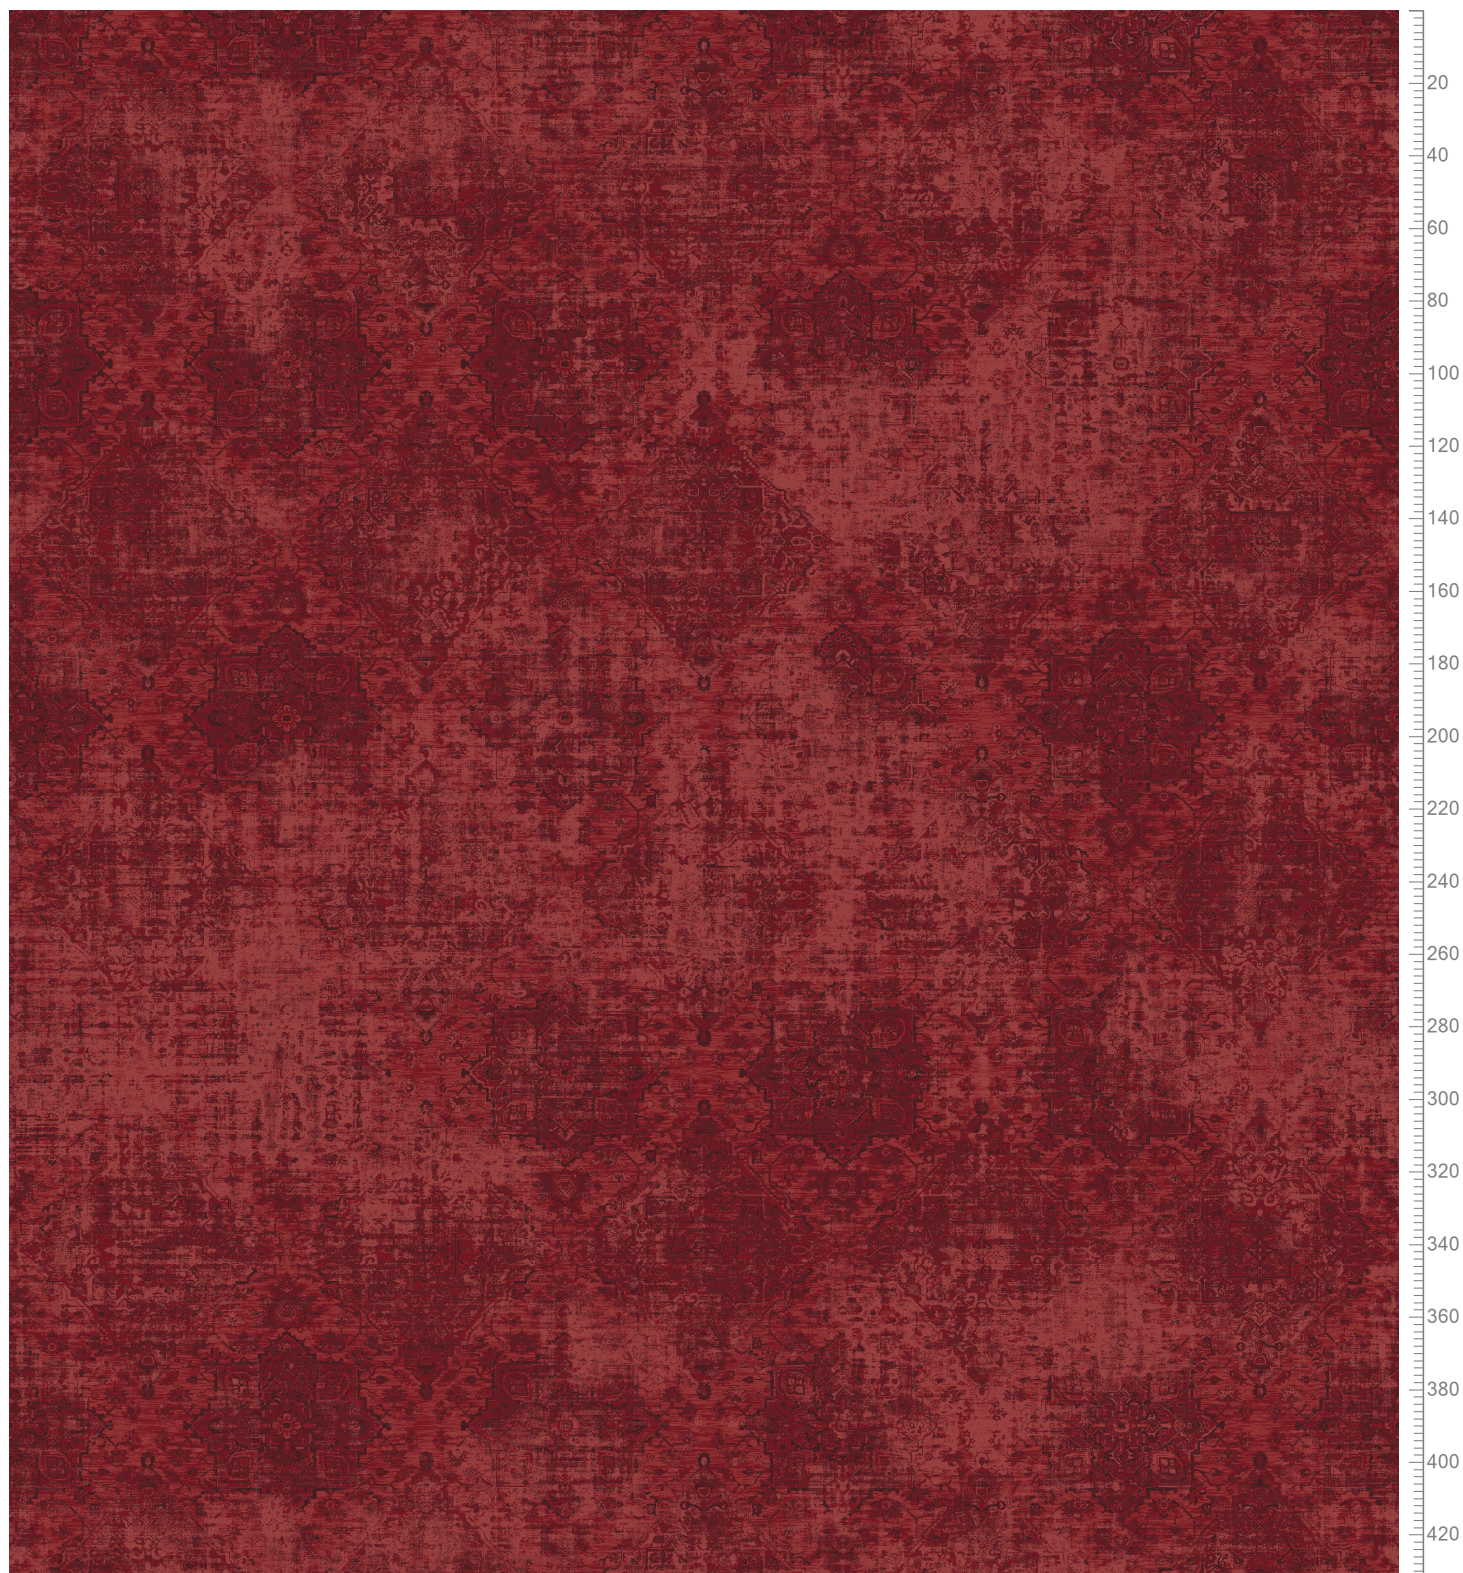

Design: RF5500514  
Version: EF81212-2

Date: 13-FEB-2020 hjj  
Copyright: egetaepper a/s - Lykke  
Approved by:

ARTS & CRAFTS - Antique  
Standard Palette 5500

Repeat: X=390.1cm Y=390.1cm

K40509 5500-BC9	5500AC71 Accent 71	5500AC69 Accent 69	K40510 5500-BC10	5500AC72 Accent 72