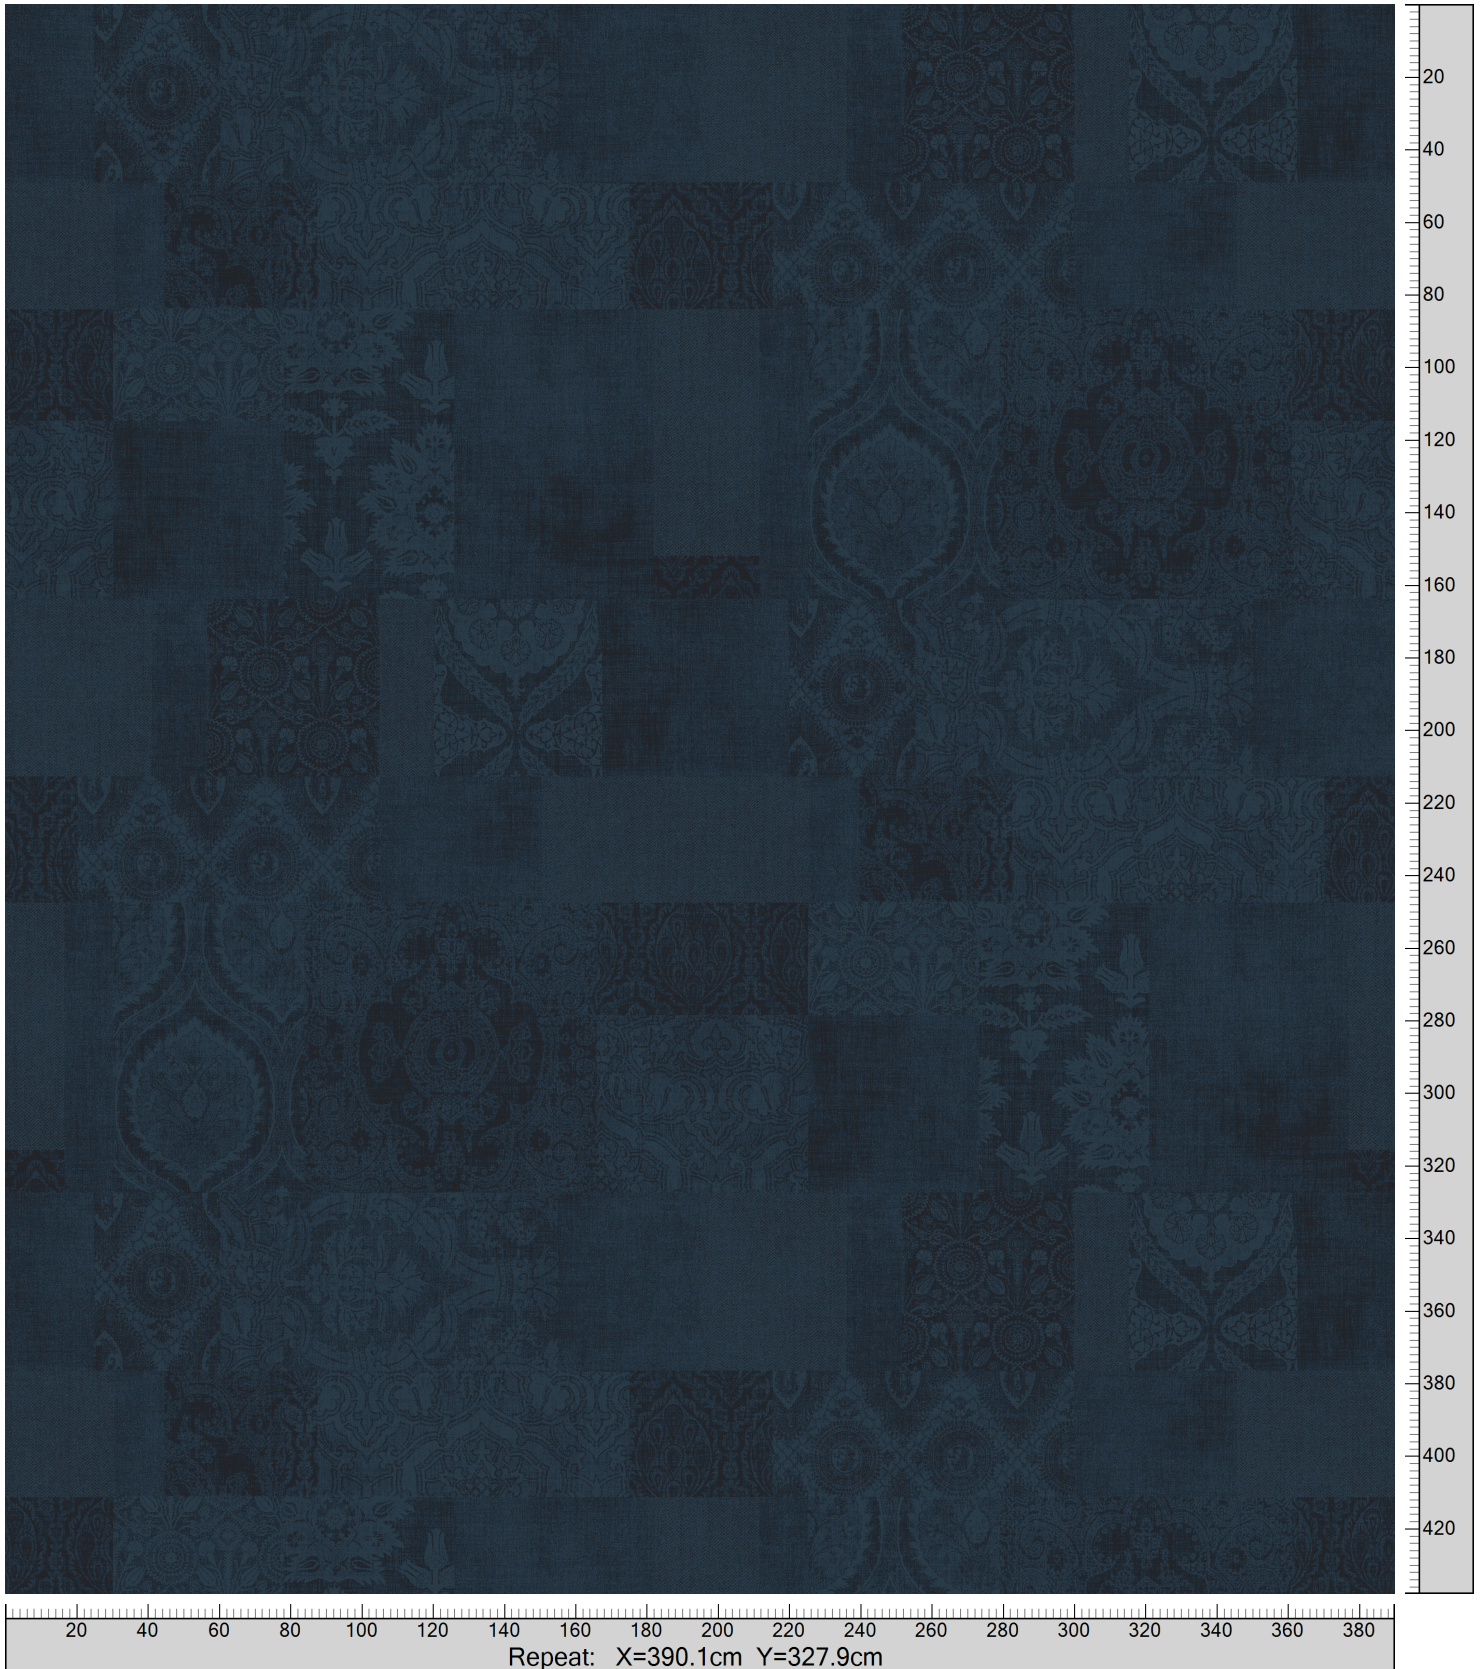

Design: RF52952549  
Version: EF36009-5E

Date: 2-DEC-2020 pnp  
Copyright: egecarpets a/s - pia  
Approved by:

RAWLINE SCALA - PATCHWORK  
STANDARD PALETTE K5295

Repeat: X=390.1cm Y=327.9cm

5295AC18E Accent 18	K28606 K5295-6	5295AC20E Accent 20	H28605 K5295-5	5295AC17E Accent 17	K20012 K5295-4